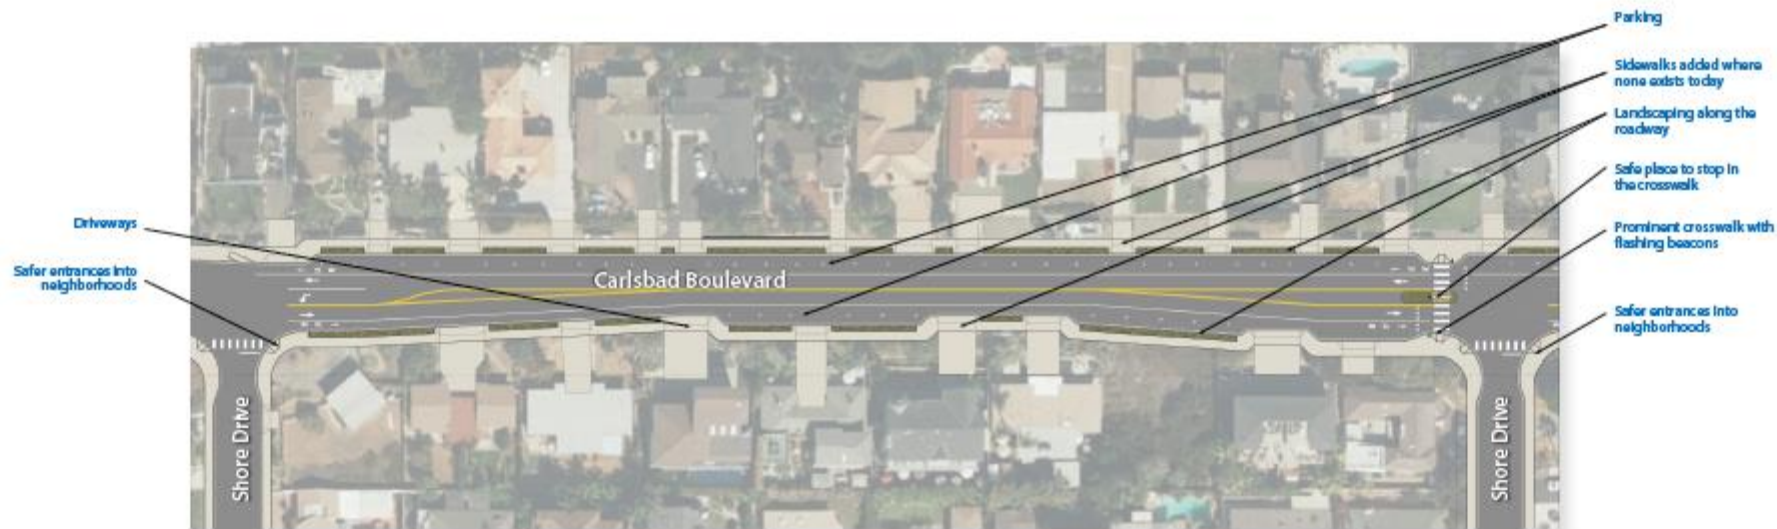

Carlsbad *Boulevard*

Shore Drive Segment

Carlsbad *Boulevard* Near Manzano Drive

TERRAMAR AREA COASTAL IMPROVEMENT PROJECT

Likelihood & Severity of Collisions

● Serious Collision

"T-bone" crash
Head on crash

● Moderate Collision

Sideswipe crash
Rear end crash