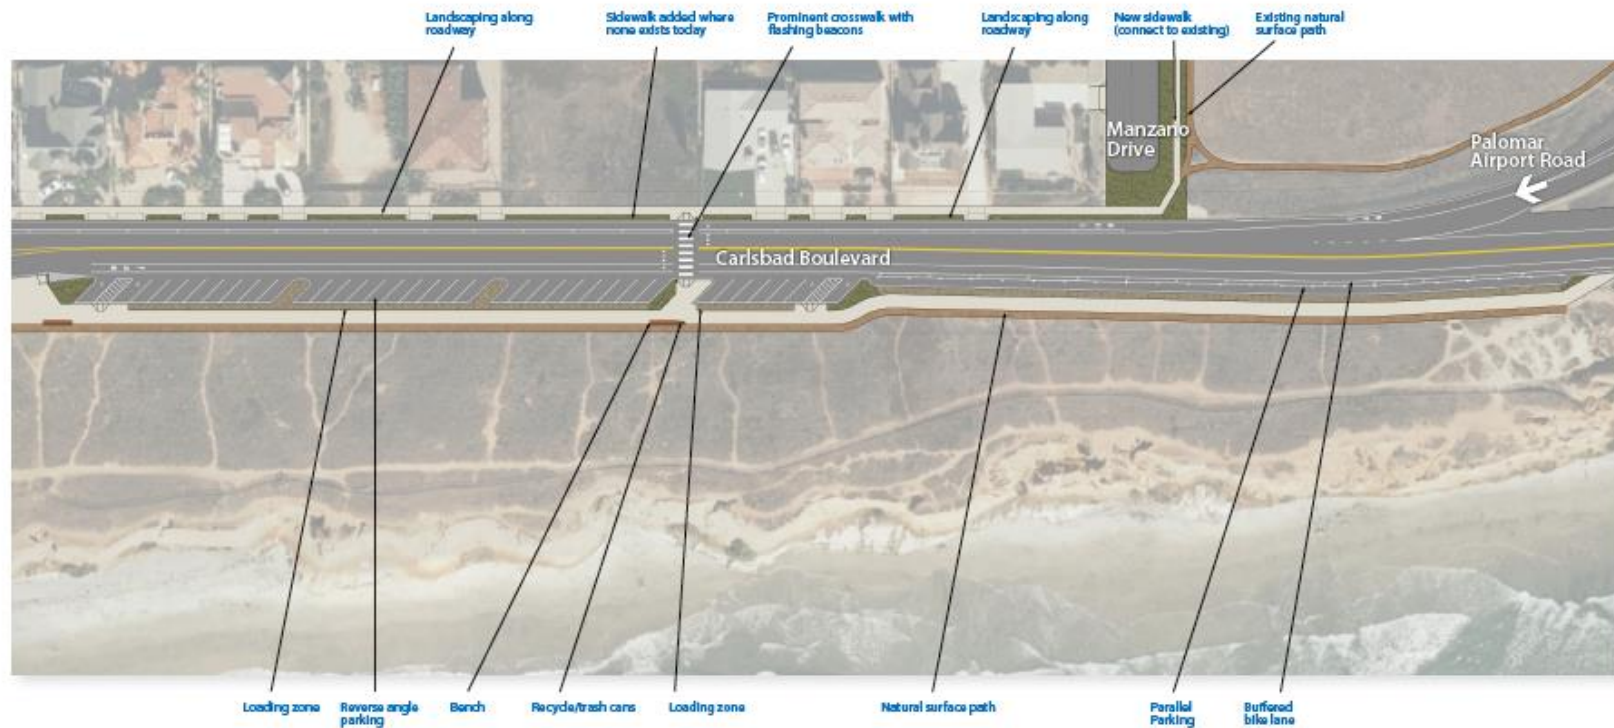

Carlsbad *Boulevard*

Shore Drive Segment

Carlsbad *Boulevard* Near Manzano Drive

TERRAMAR AREA COASTAL IMPROVEMENT PROJECT

Likelihood & Severity of Collisions

● Serious Collision

"T-bone" crash
Head on crash

● Moderate Collision

Sideswipe crash
Rear end crash