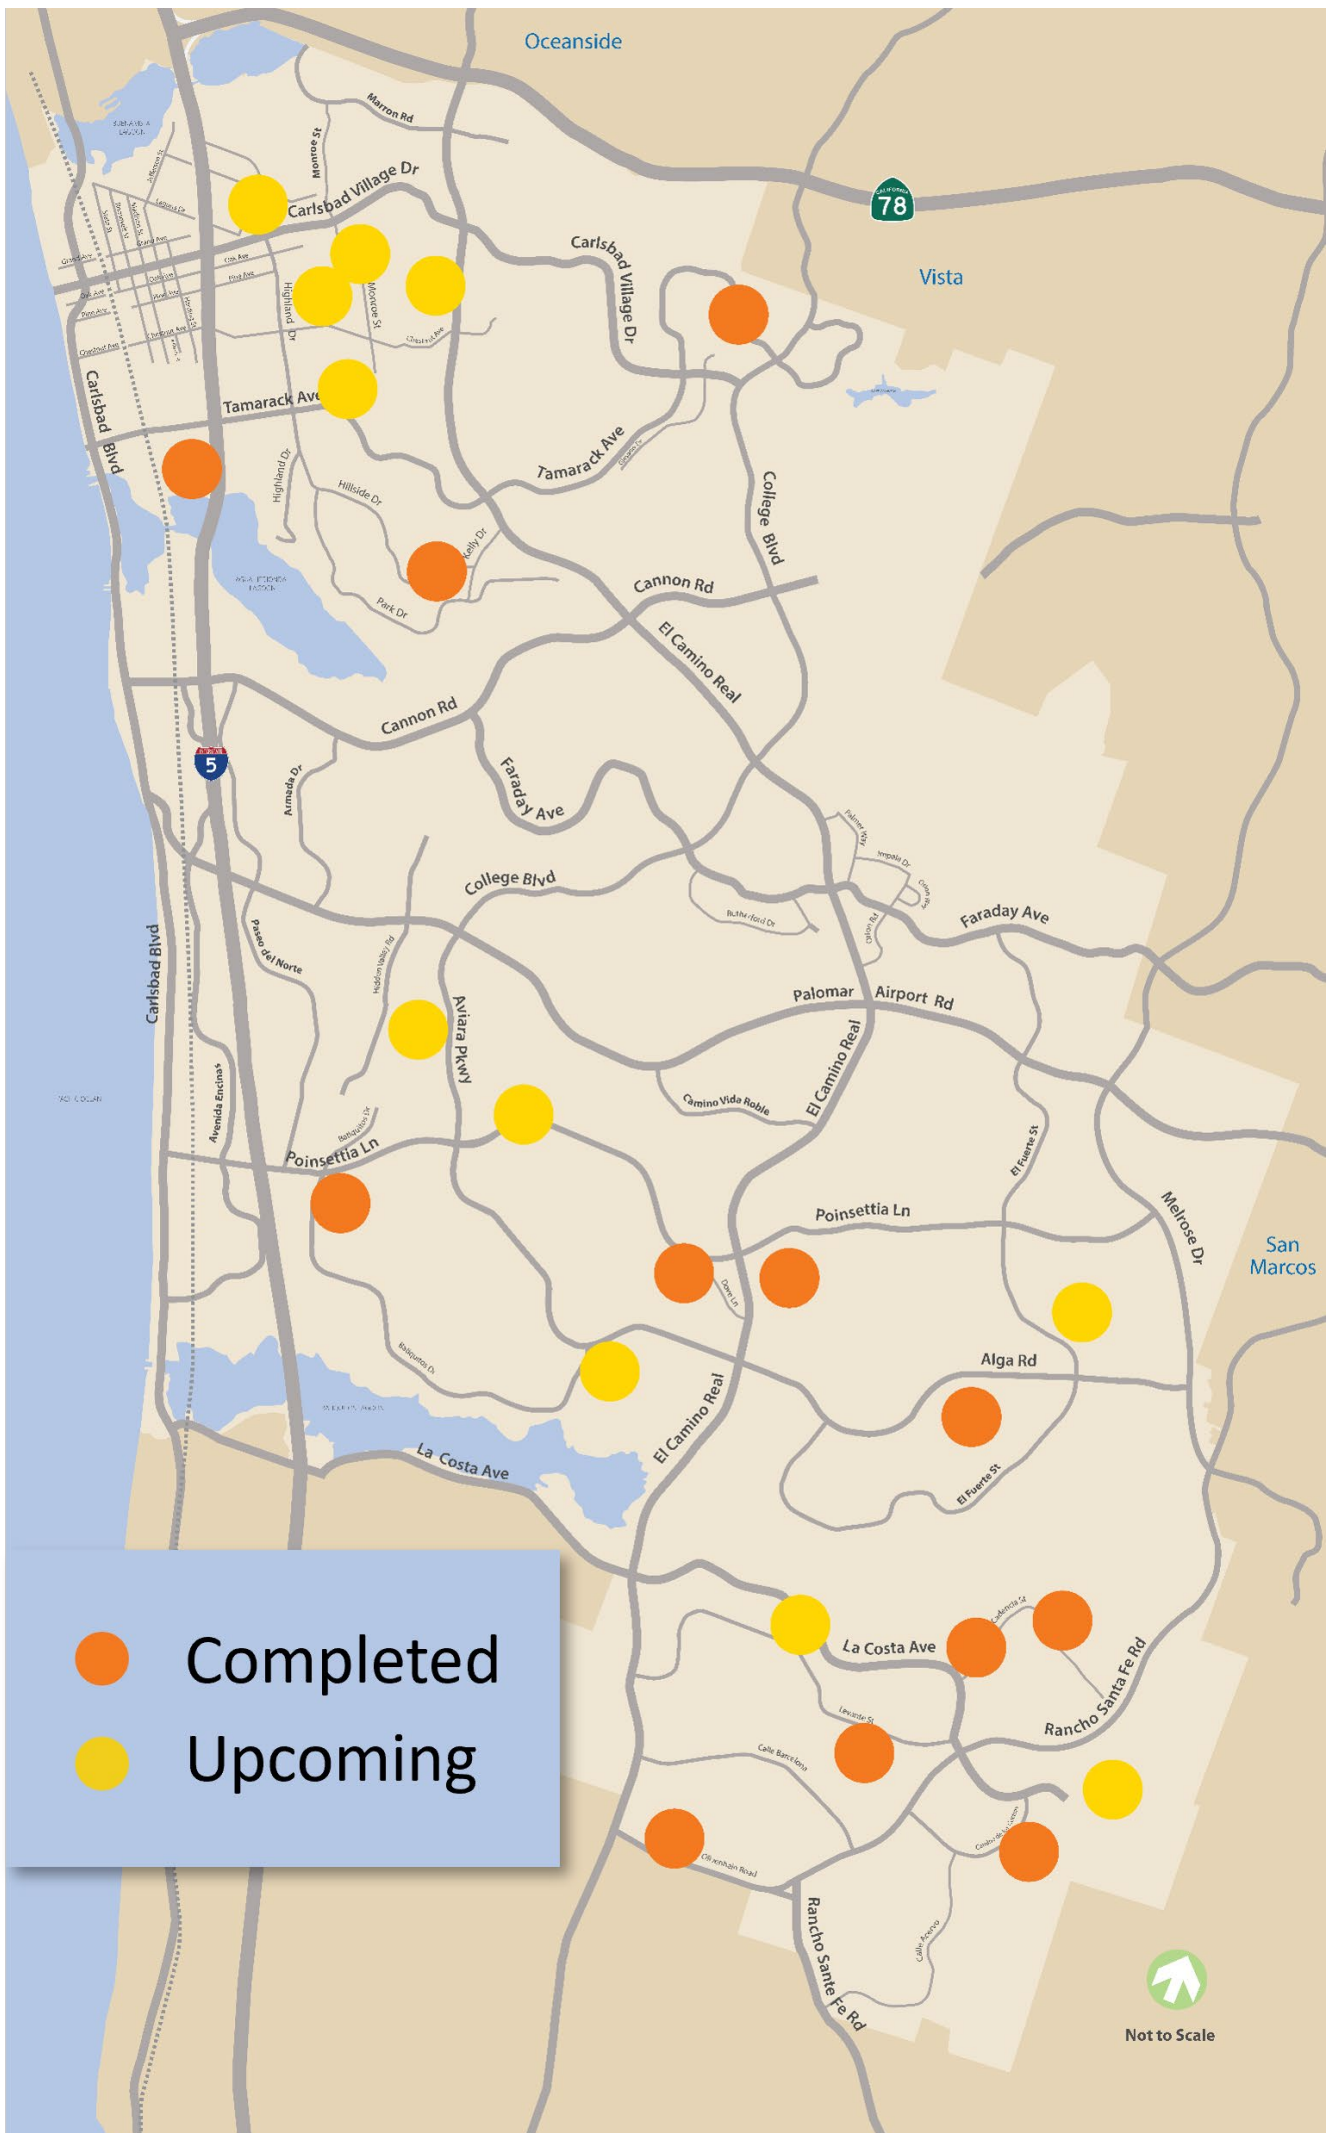

Residential traffic calming project locations

Completed residential traffic calming streets

Street	Limits	Critical speed before	Critical speed after	Traffic calming measures
Cadencia Street	650' west of Perdiz St to Calle Conifera	34	30	3 speed cushions
Corintia Street	Alga Road to El Fuerte Street	35	29	4 speed cushions
Daisy Avenue	Rose Drive to Batiquitos Drive	34	29	2 speed cushions
Harbor Drive	Chinquapin Avenue to end of street	23	22	2 speed cushions
Amargosa Drive	Los Pinos to Olivenhain Road	33	24	4 speed cushions, marked crosswalk at La Macarena Avenue and traffic circle at Sombrosa Street
Hillside Drive	Kelly Drive to Neblina Drive	32	25	5 speed cushions & traffic circle at Cordoba Place
Avenida Diestro	Circulo Sequoia to Sitio Baya	33	25	4 speed cushions
Estrella De Mar Road	Poinsettia Lane to 600' s/o Olive Court	30	25	5 speed cushions
Segovia Way	Levante St to Quebrada Circle	32	29	7 speed cushions
Cadencia Street	La Costa Avenue to Del Rey Avenue	37	27	2 speed cushions
Harwich Drive	Tamarack Ae to 400' n/o Edgeware Way	33	25	4 speed cushions
Oriole Court/ Mimosa/Moorhen Place/ Dove Lane	Poinsettia Lane to Dove Lane, Moorhen Place to Aviara Parkway	25	25	1 speed cushion on Oriole Court 1 speed cushion on Moorhen Place 1 speed cushion on Dove Lane 4 speed cushions on Mimosa Drive Curb extension at the intersection of Oriole Court & Mimosa Drive Curb extension at the intersection of Mimosa & Moorhen Place