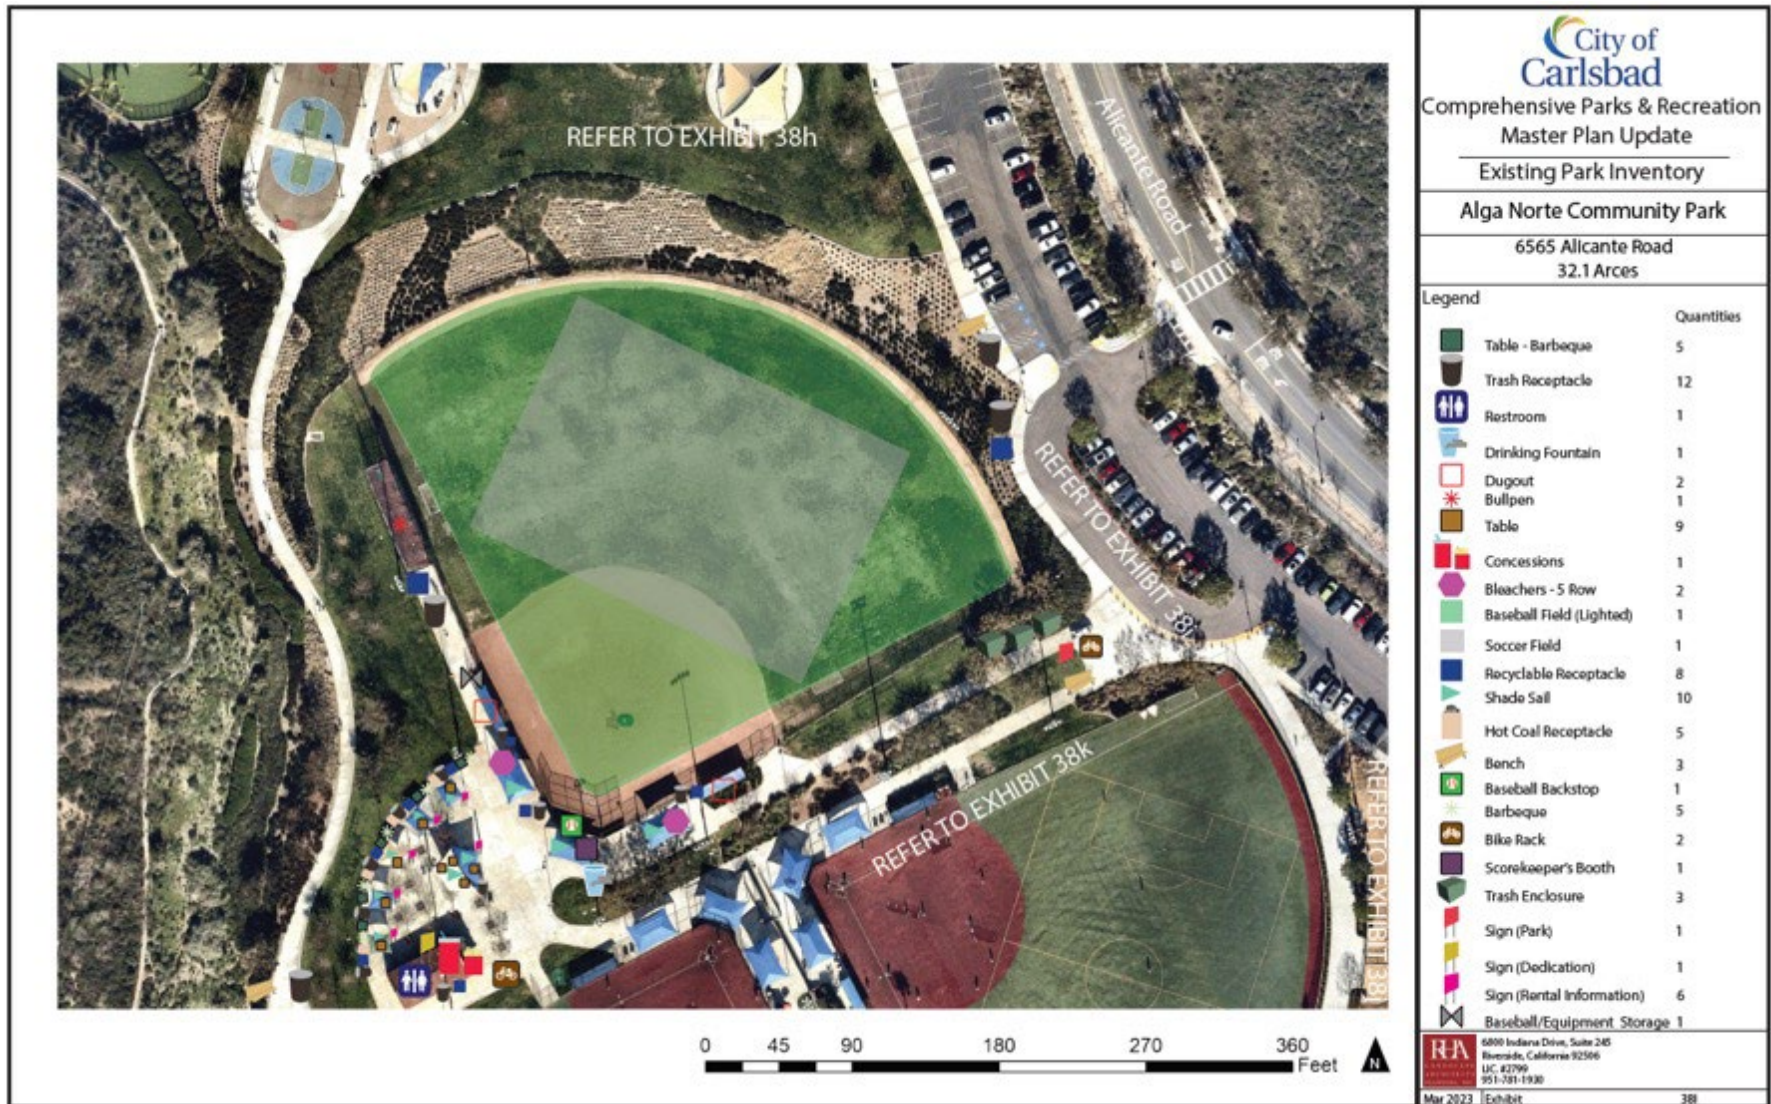

Figure 104: Alga Norte Community Park inventory-K

Figure 105: Alga Norte Community Park inventory-L

Figure 106: Alga Norte Community Park inventory-M

 City of Carlsbad
 Comprehensive Parks & Recreation
 Master Plan Update
 Existing Park Inventory
 Stagecoach Community Park
 3420 Camino de los Coches
 28.5 Acres