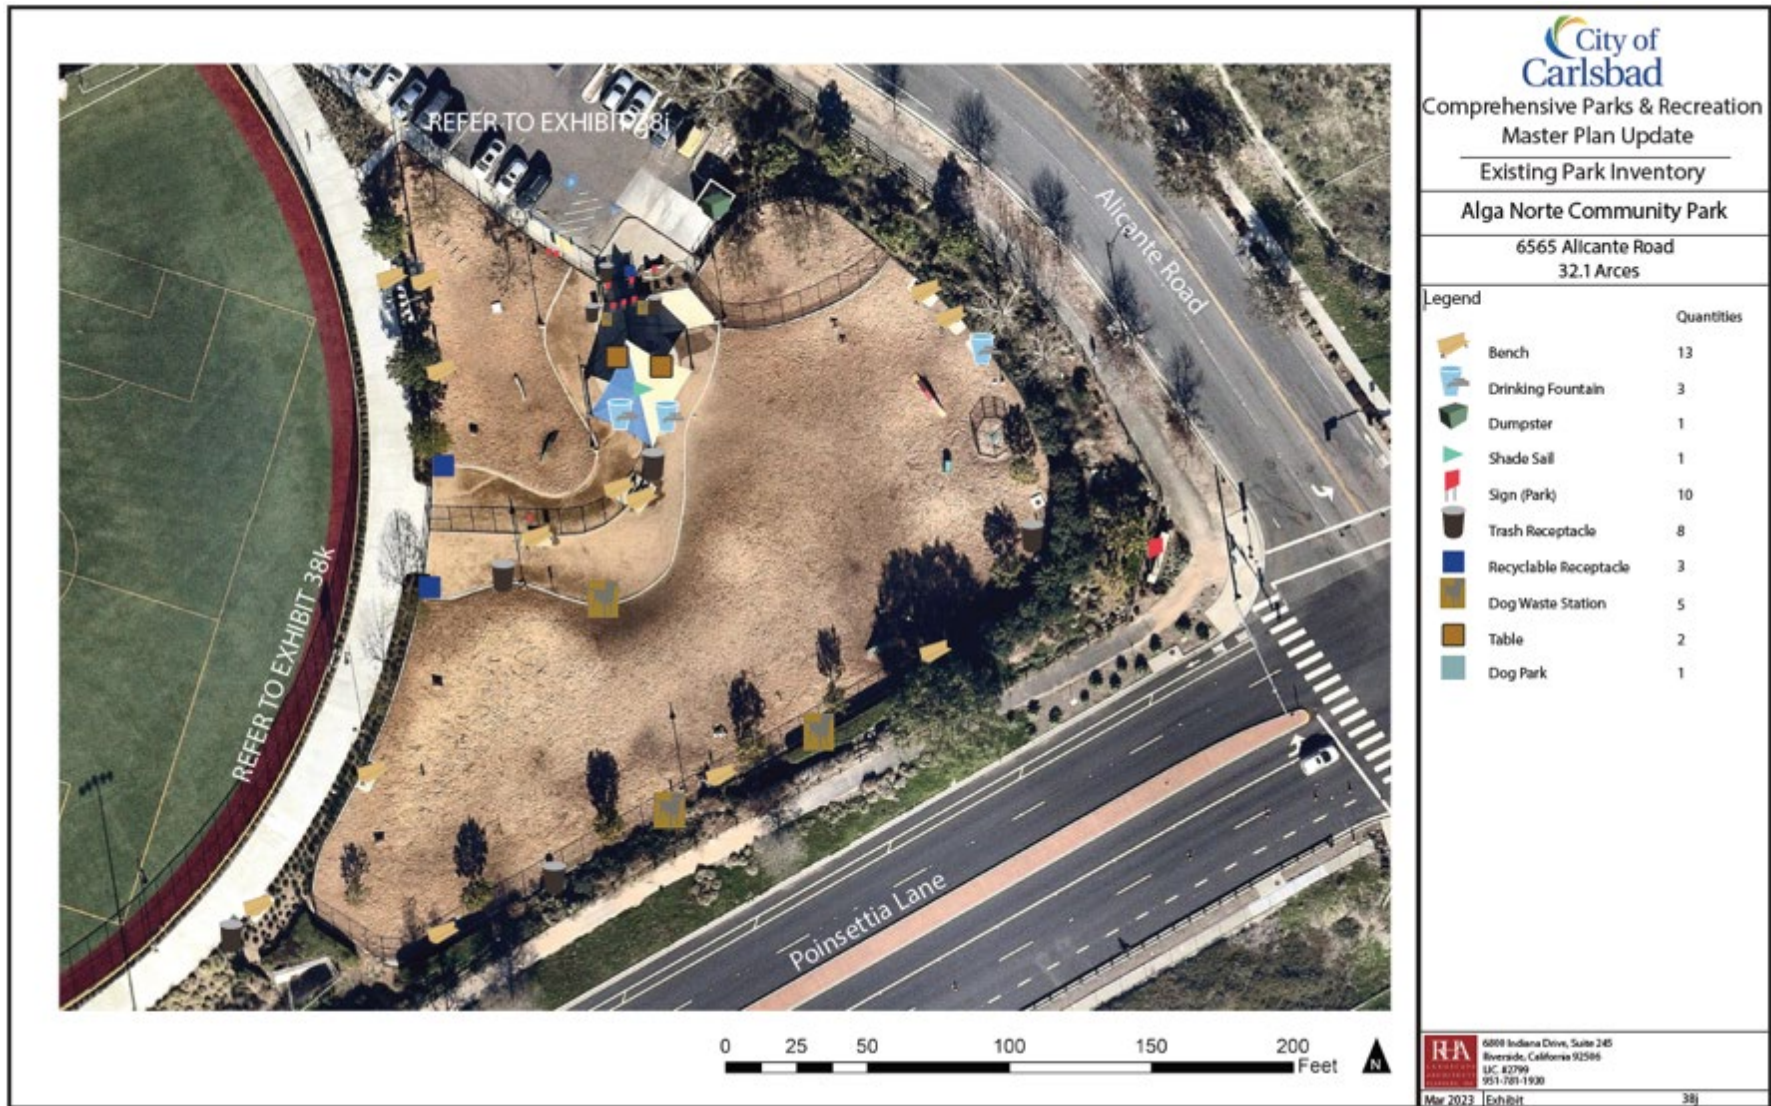

Figure 102: Alga Norte Community Park inventory-I