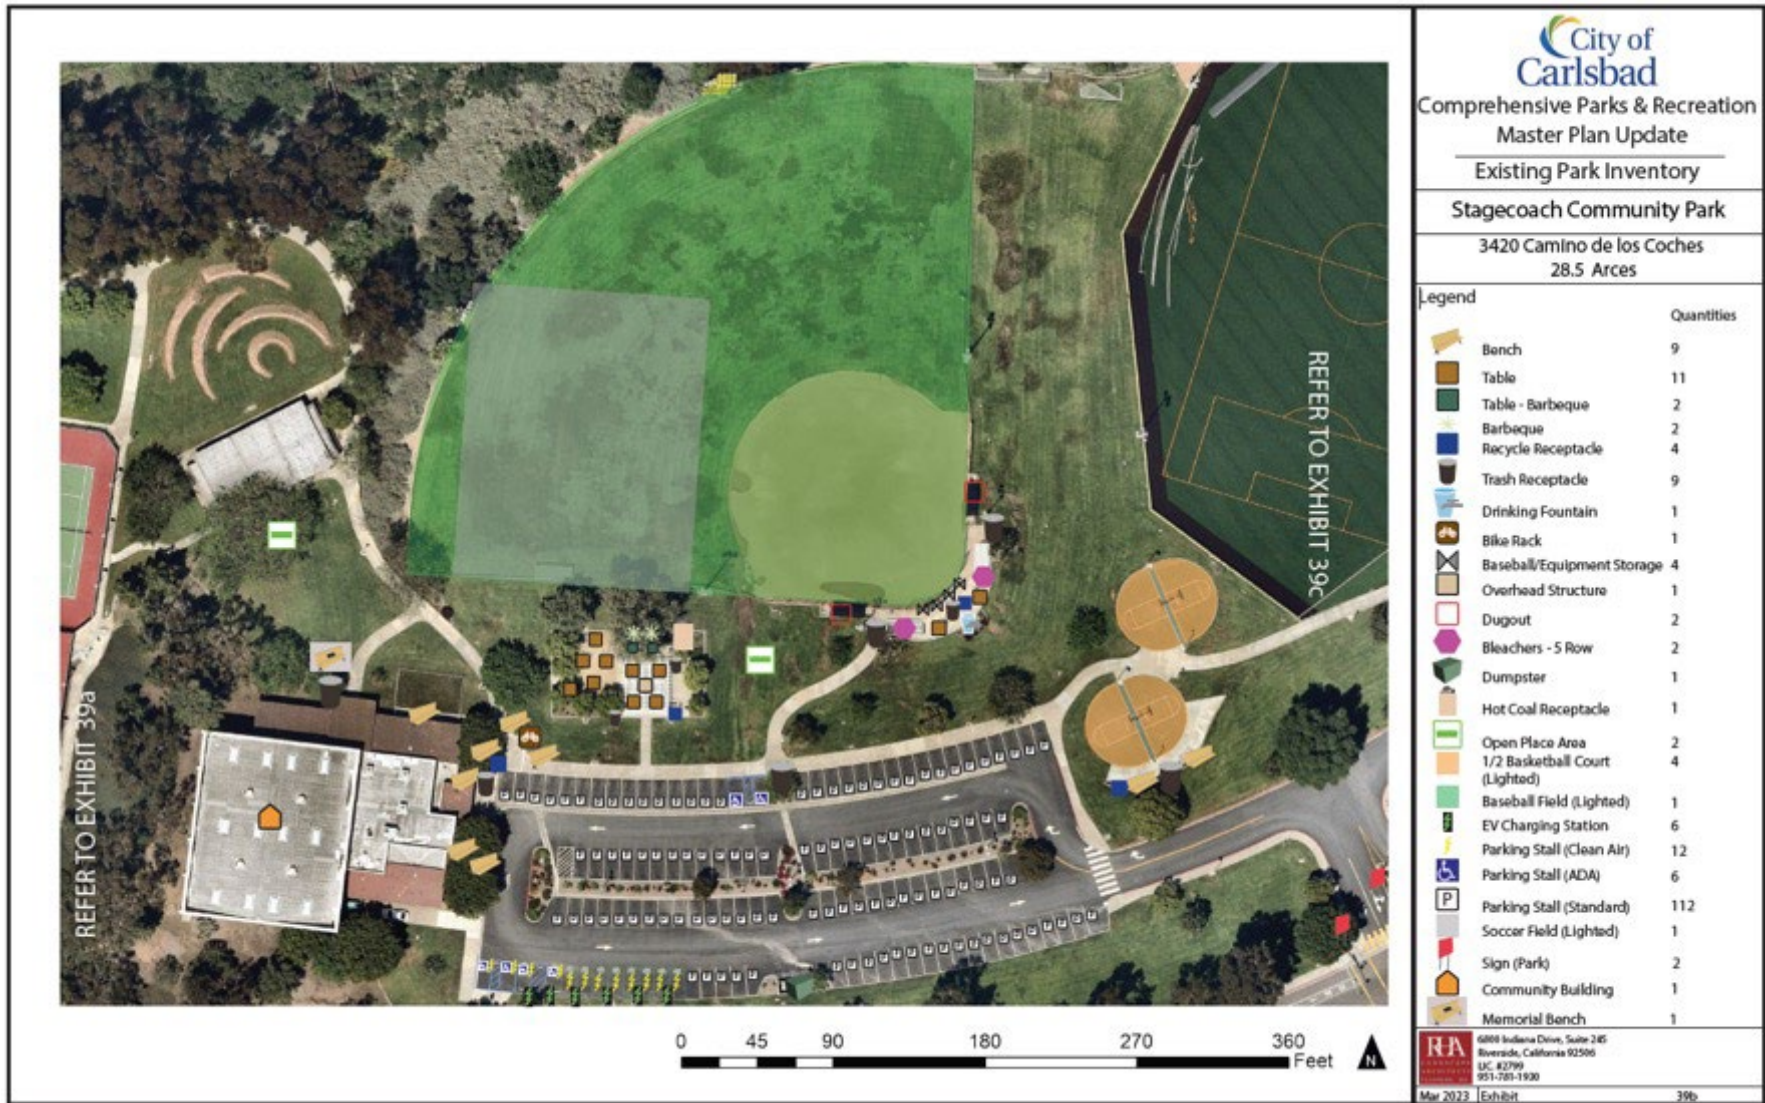

Figure 108: Stagecoach Community Park inventory-B
162