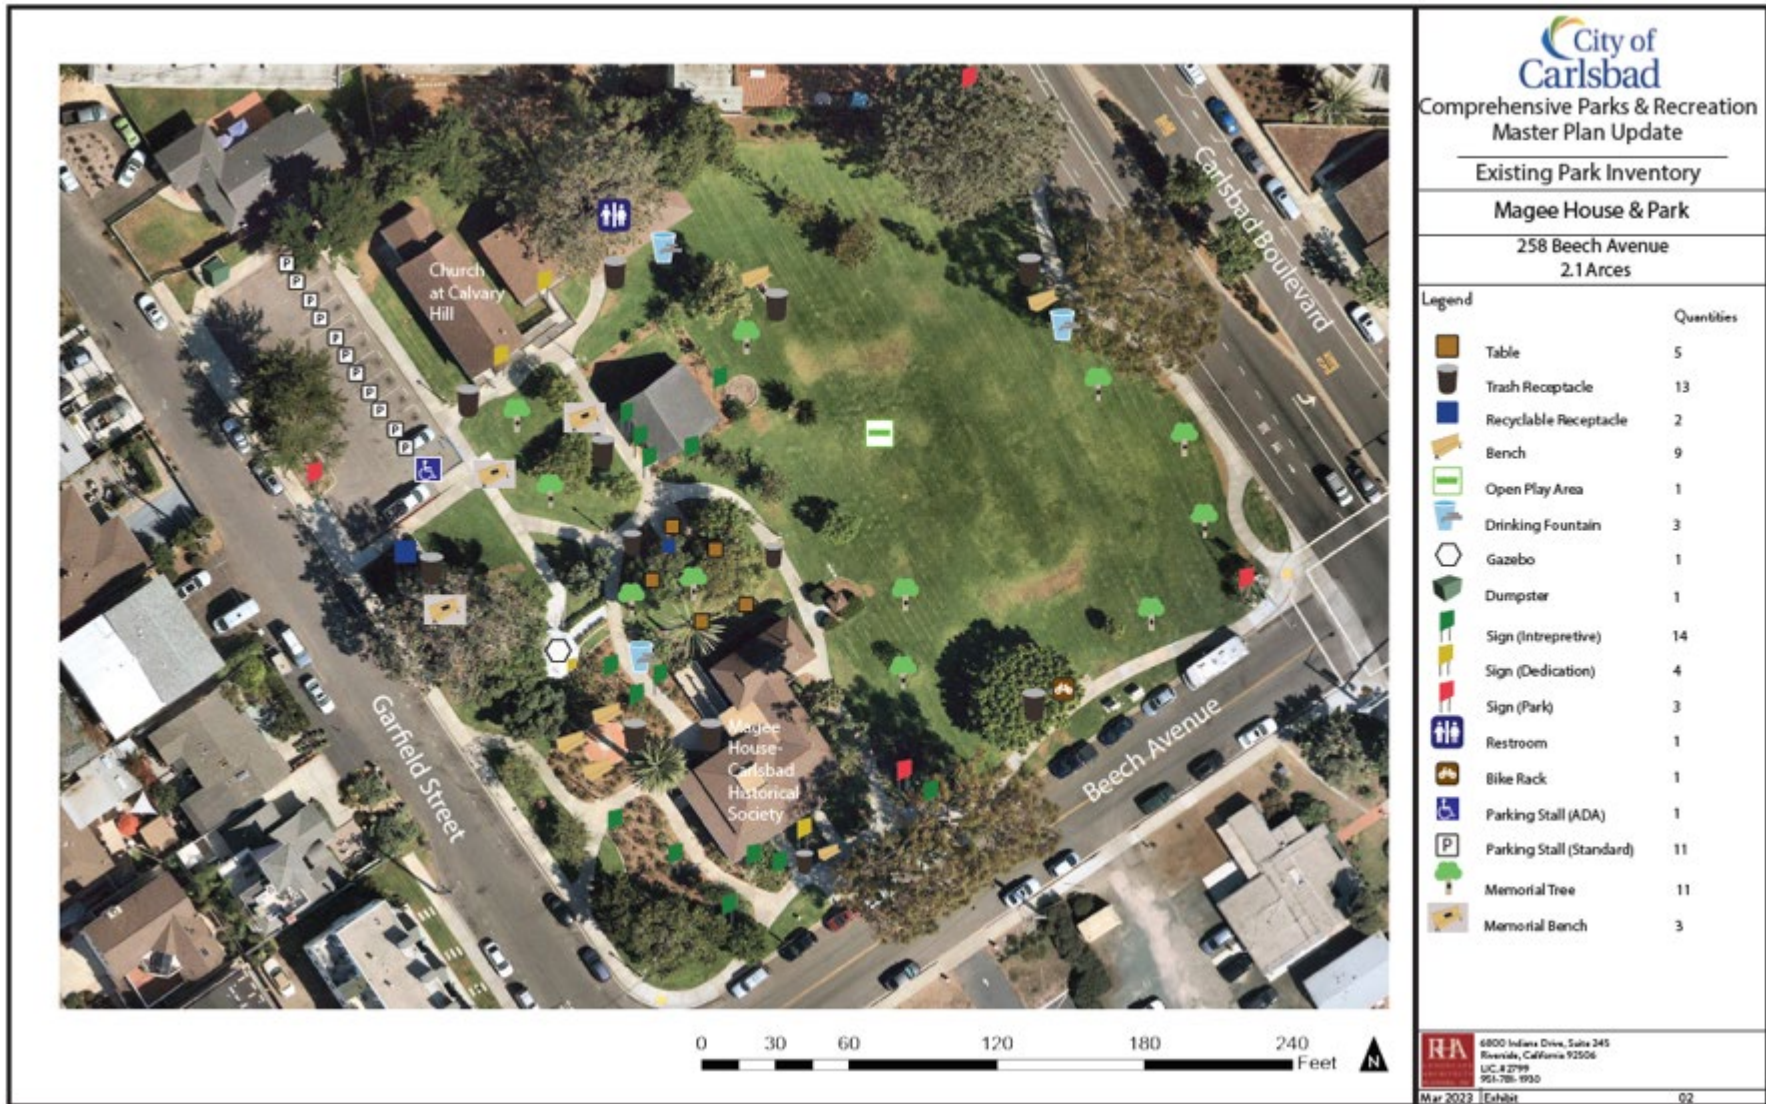

City of Carlsbad California

2023 - 2030

APPENDIX M -
INDIVIDUAL PARK
INVENTORIES

APPENDIX M – INDIVIDUAL PARK INVENTORIES

Figure 17: Maxton Brown Park inventory

Figure 18: Magee House & Park inventory

Figure 19: Holiday Park inventory A

Figure 20: Holiday Park inventory-B

Figure 21: Holiday Park inventory-C

Figure 22: Chase Field inventory

Figure 23: Laguna Riviera Park inventory

Figure 24: Car Country Park inventory

Figure 25: Pio Pico Park inventory

Figure 26: Carlsbad Senior Center inventory

Figure 27: Harding Community Center inventory

Figure 28: Harold Smerdu Community Garden inventory

Figure 29: Monroe Street Pool inventory

Figure 30: Ocean Street Sculpture Park inventory-A