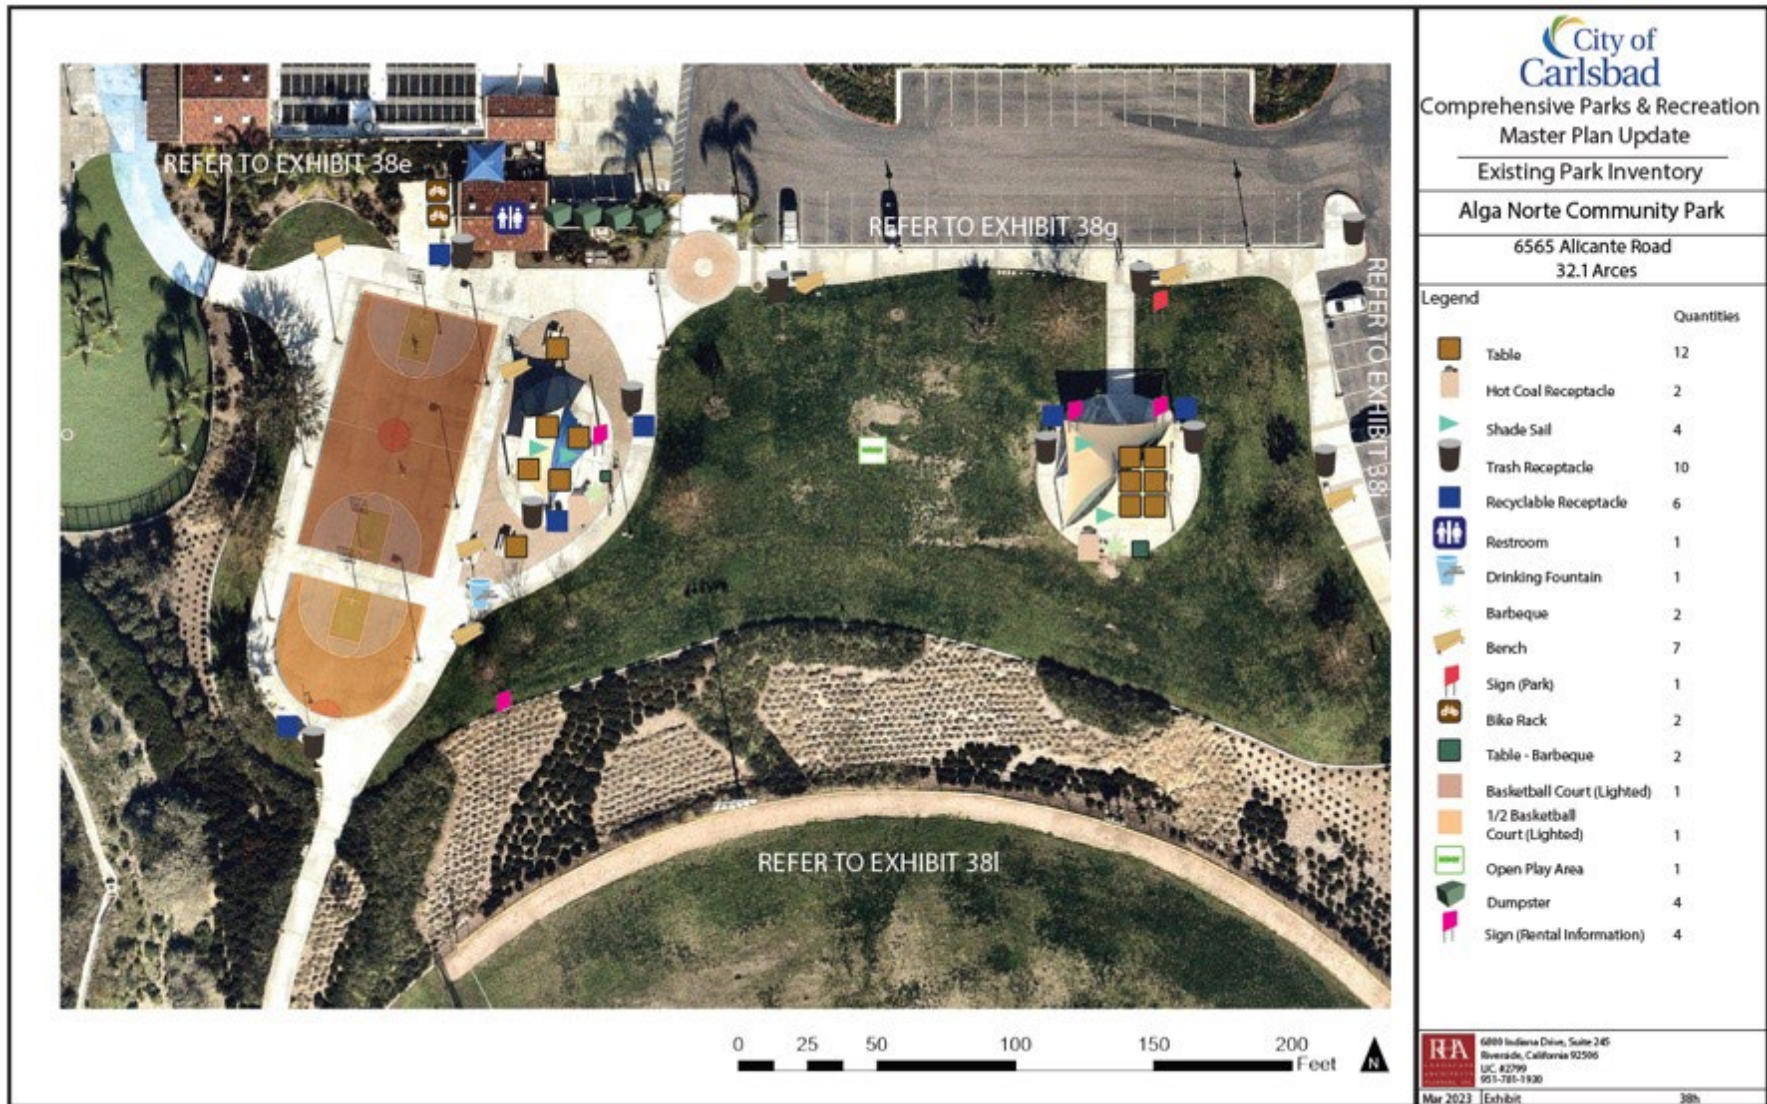

Figure 99: Alga Norte Community Park inventory-F

Figure 100: Alga Norte Community Park inventory-G

Figure 101: Alga Norte Community Park inventory-H

Figure 102: Alga Norte Community Park inventory-I

Figure 103: Alga Norte Community Park inventory-J

Figure 104: Alga Norte Community Park inventory-K

Figure 105: Alga Norte Community Park inventory-L

Figure 106: Alga Norte Community Park inventory-M

 City of Carlsbad
 Comprehensive Parks & Recreation
 Master Plan Update
 Existing Park Inventory
 Stagecoach Community Park
 3420 Camino de los Coches
 28.5 Acres