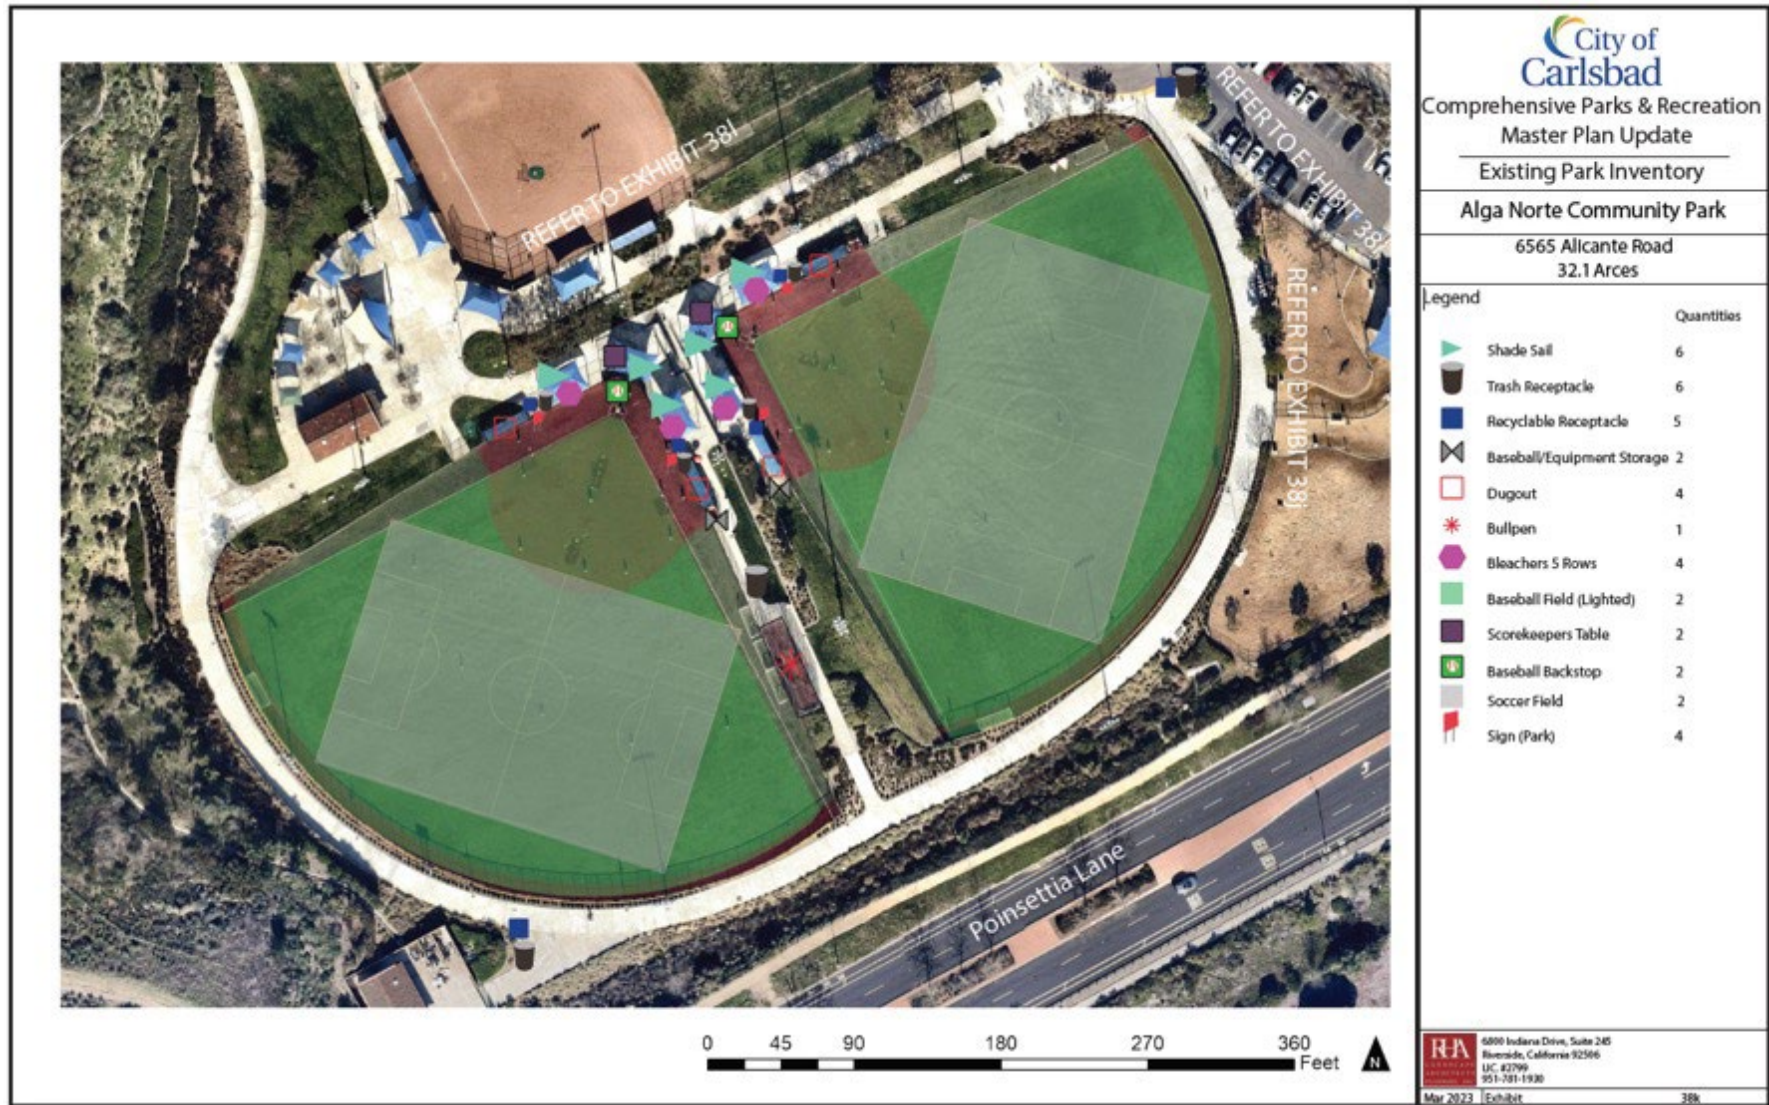

Figure 104: Alga Norte Community Park inventory-K

Figure 105: Alga Norte Community Park inventory-L

Figure 106: Alga Norte Community Park inventory-M

 City of Carlsbad
 Comprehensive Parks & Recreation
 Master Plan Update
 Existing Park Inventory
 Stagecoach Community Park
 3420 Camino de los Coches
 28.5 Acres