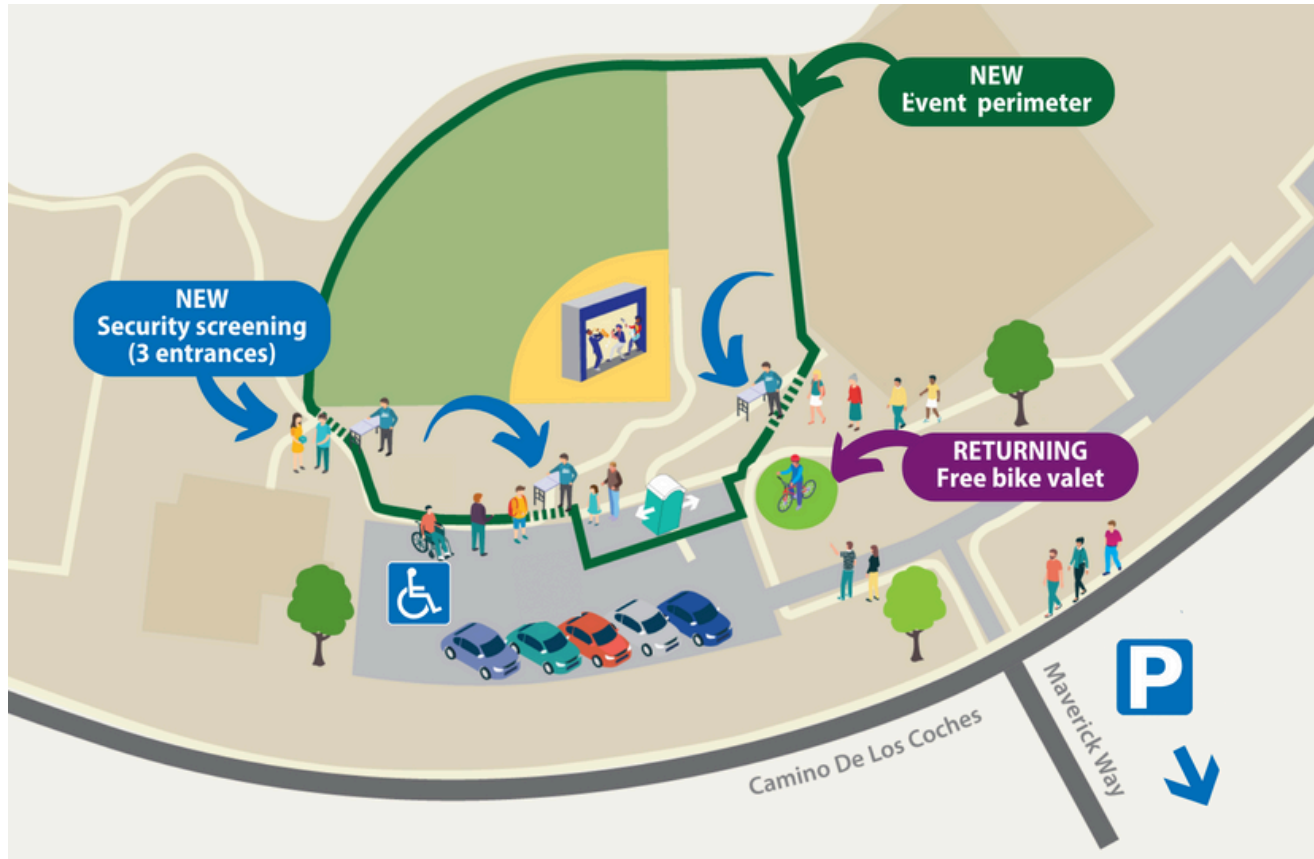

Stagecoach Community Park 2024 TGIF Concert Map

Event map

Parking

P **PARKING**
La Costa Canyon High School
1 Maverick Way
All offsite parking lots
open at 3 p.m.

SHUTTLE
No shuttle for Stagecoach
concerts