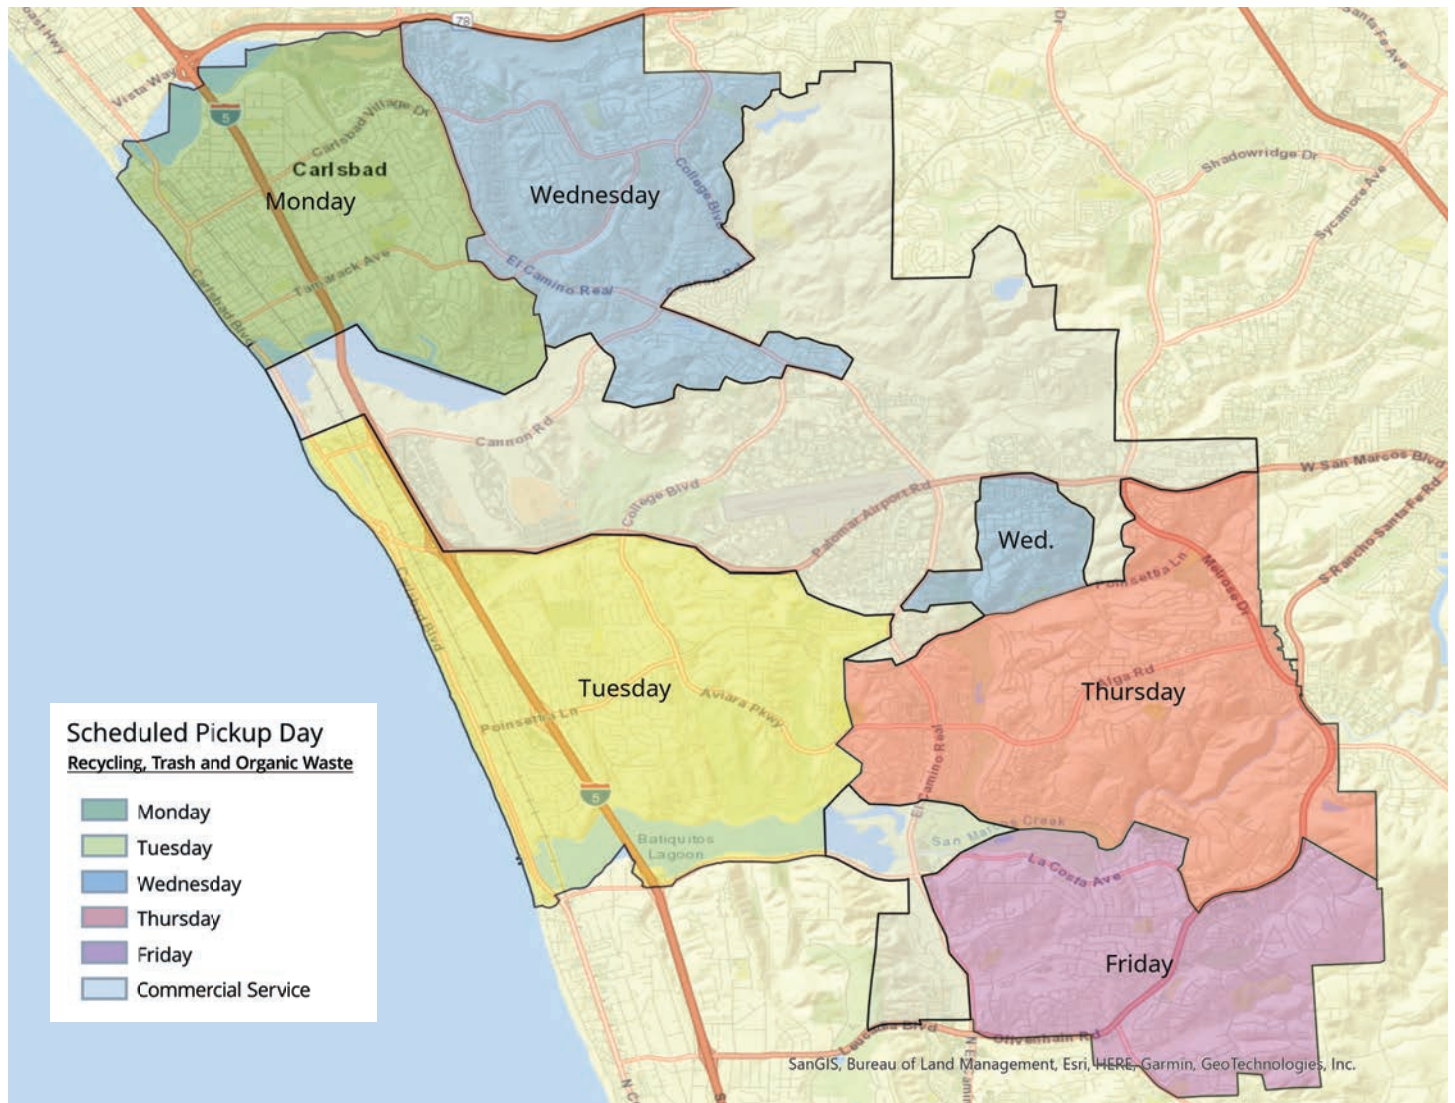

Days of Service

HOLIDAY SCHEDULE

Residential waste collection does not occur on the following holidays:

- ✓ New Year's Day
- ✓ Thanksgiving Day
- ✓ Christmas Day

When the holiday falls on a weekday, collection will be delayed one day for the remainder of the week. If a holiday falls on a Saturday or Sunday, there will be no delays.