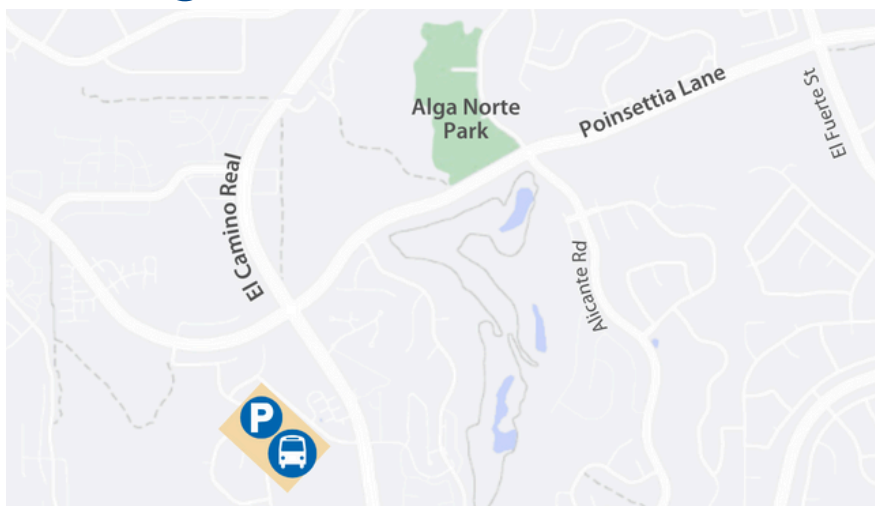

Alga Norte Community Park 2024 TGIF Concert Map

Event map

Parking

PARKING

Dove Library
1775 Dove Lane
All offsite parking lots
open at 4 p.m.

SHUTTLE

Two to three shuttles run on a
continuous basis from
4 – 9 p.m.