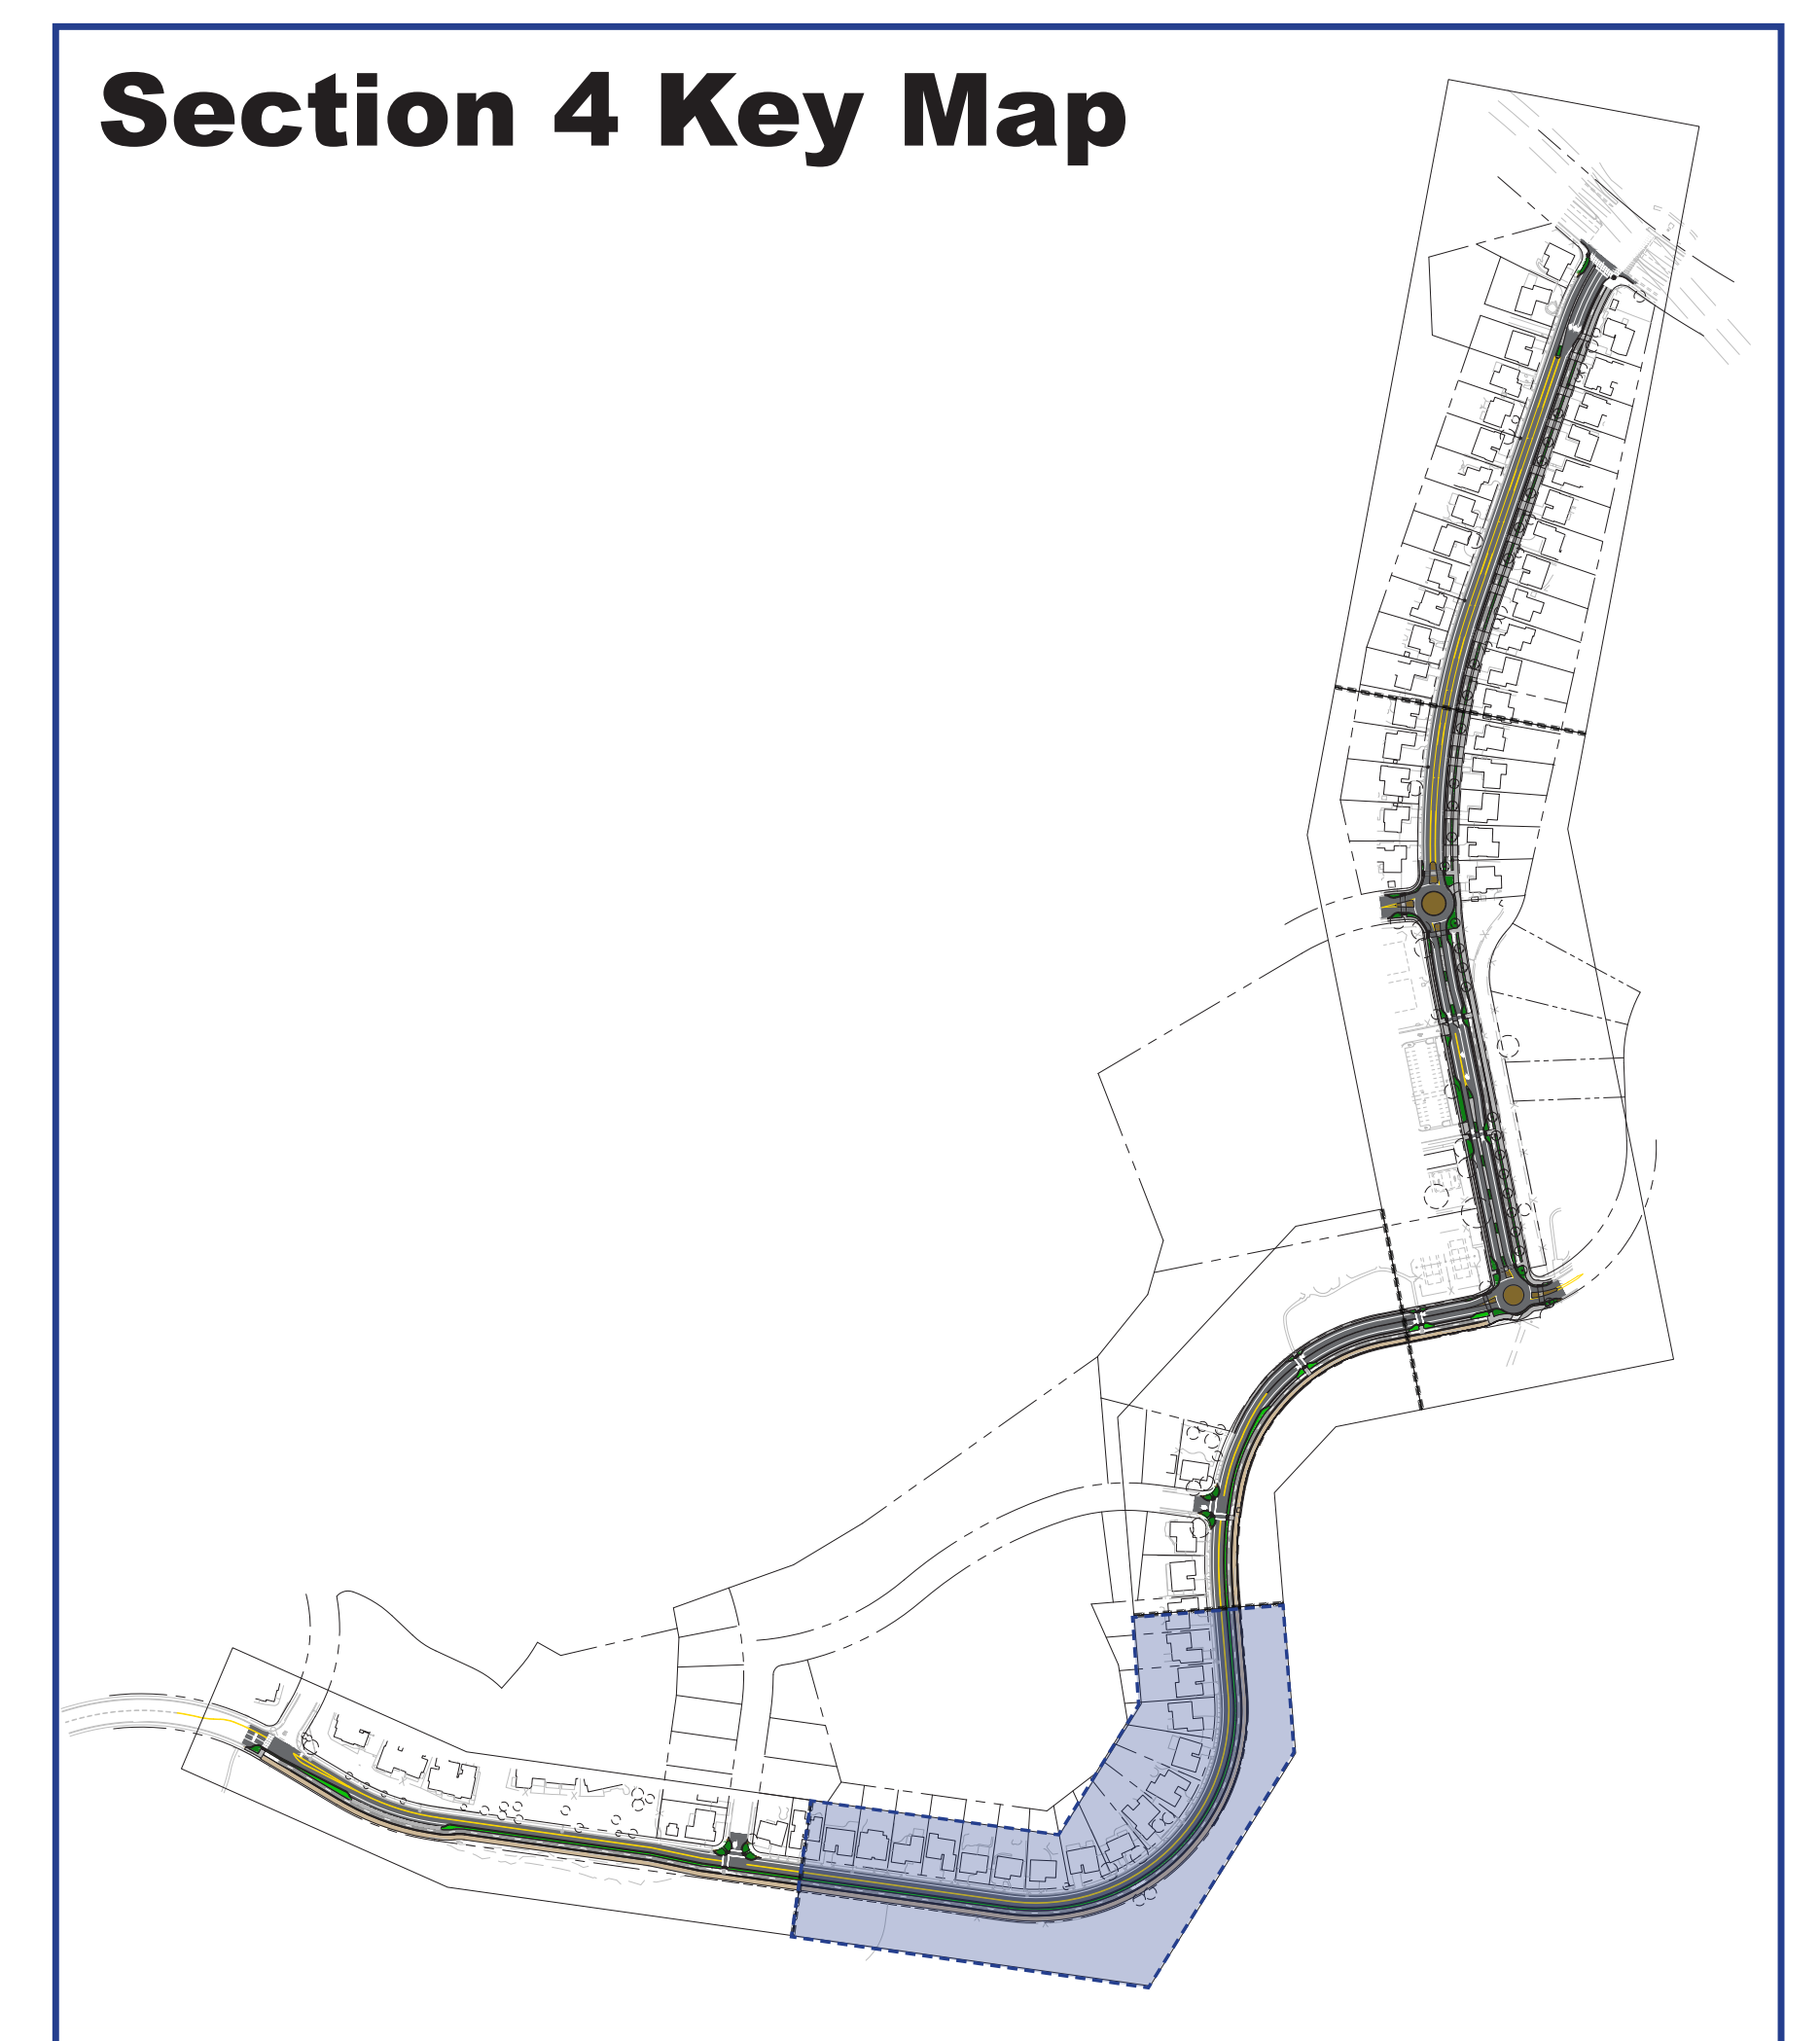

Park Drive

between Alondra Drive and Valencia Drive

Segment

4

0 20 40 80
SCALE: 1"=40' AT 36"X48"

NORTH

ktua
3916 Normal Street
San Diego, CA 92103
619.294.4477
www.ktua.com