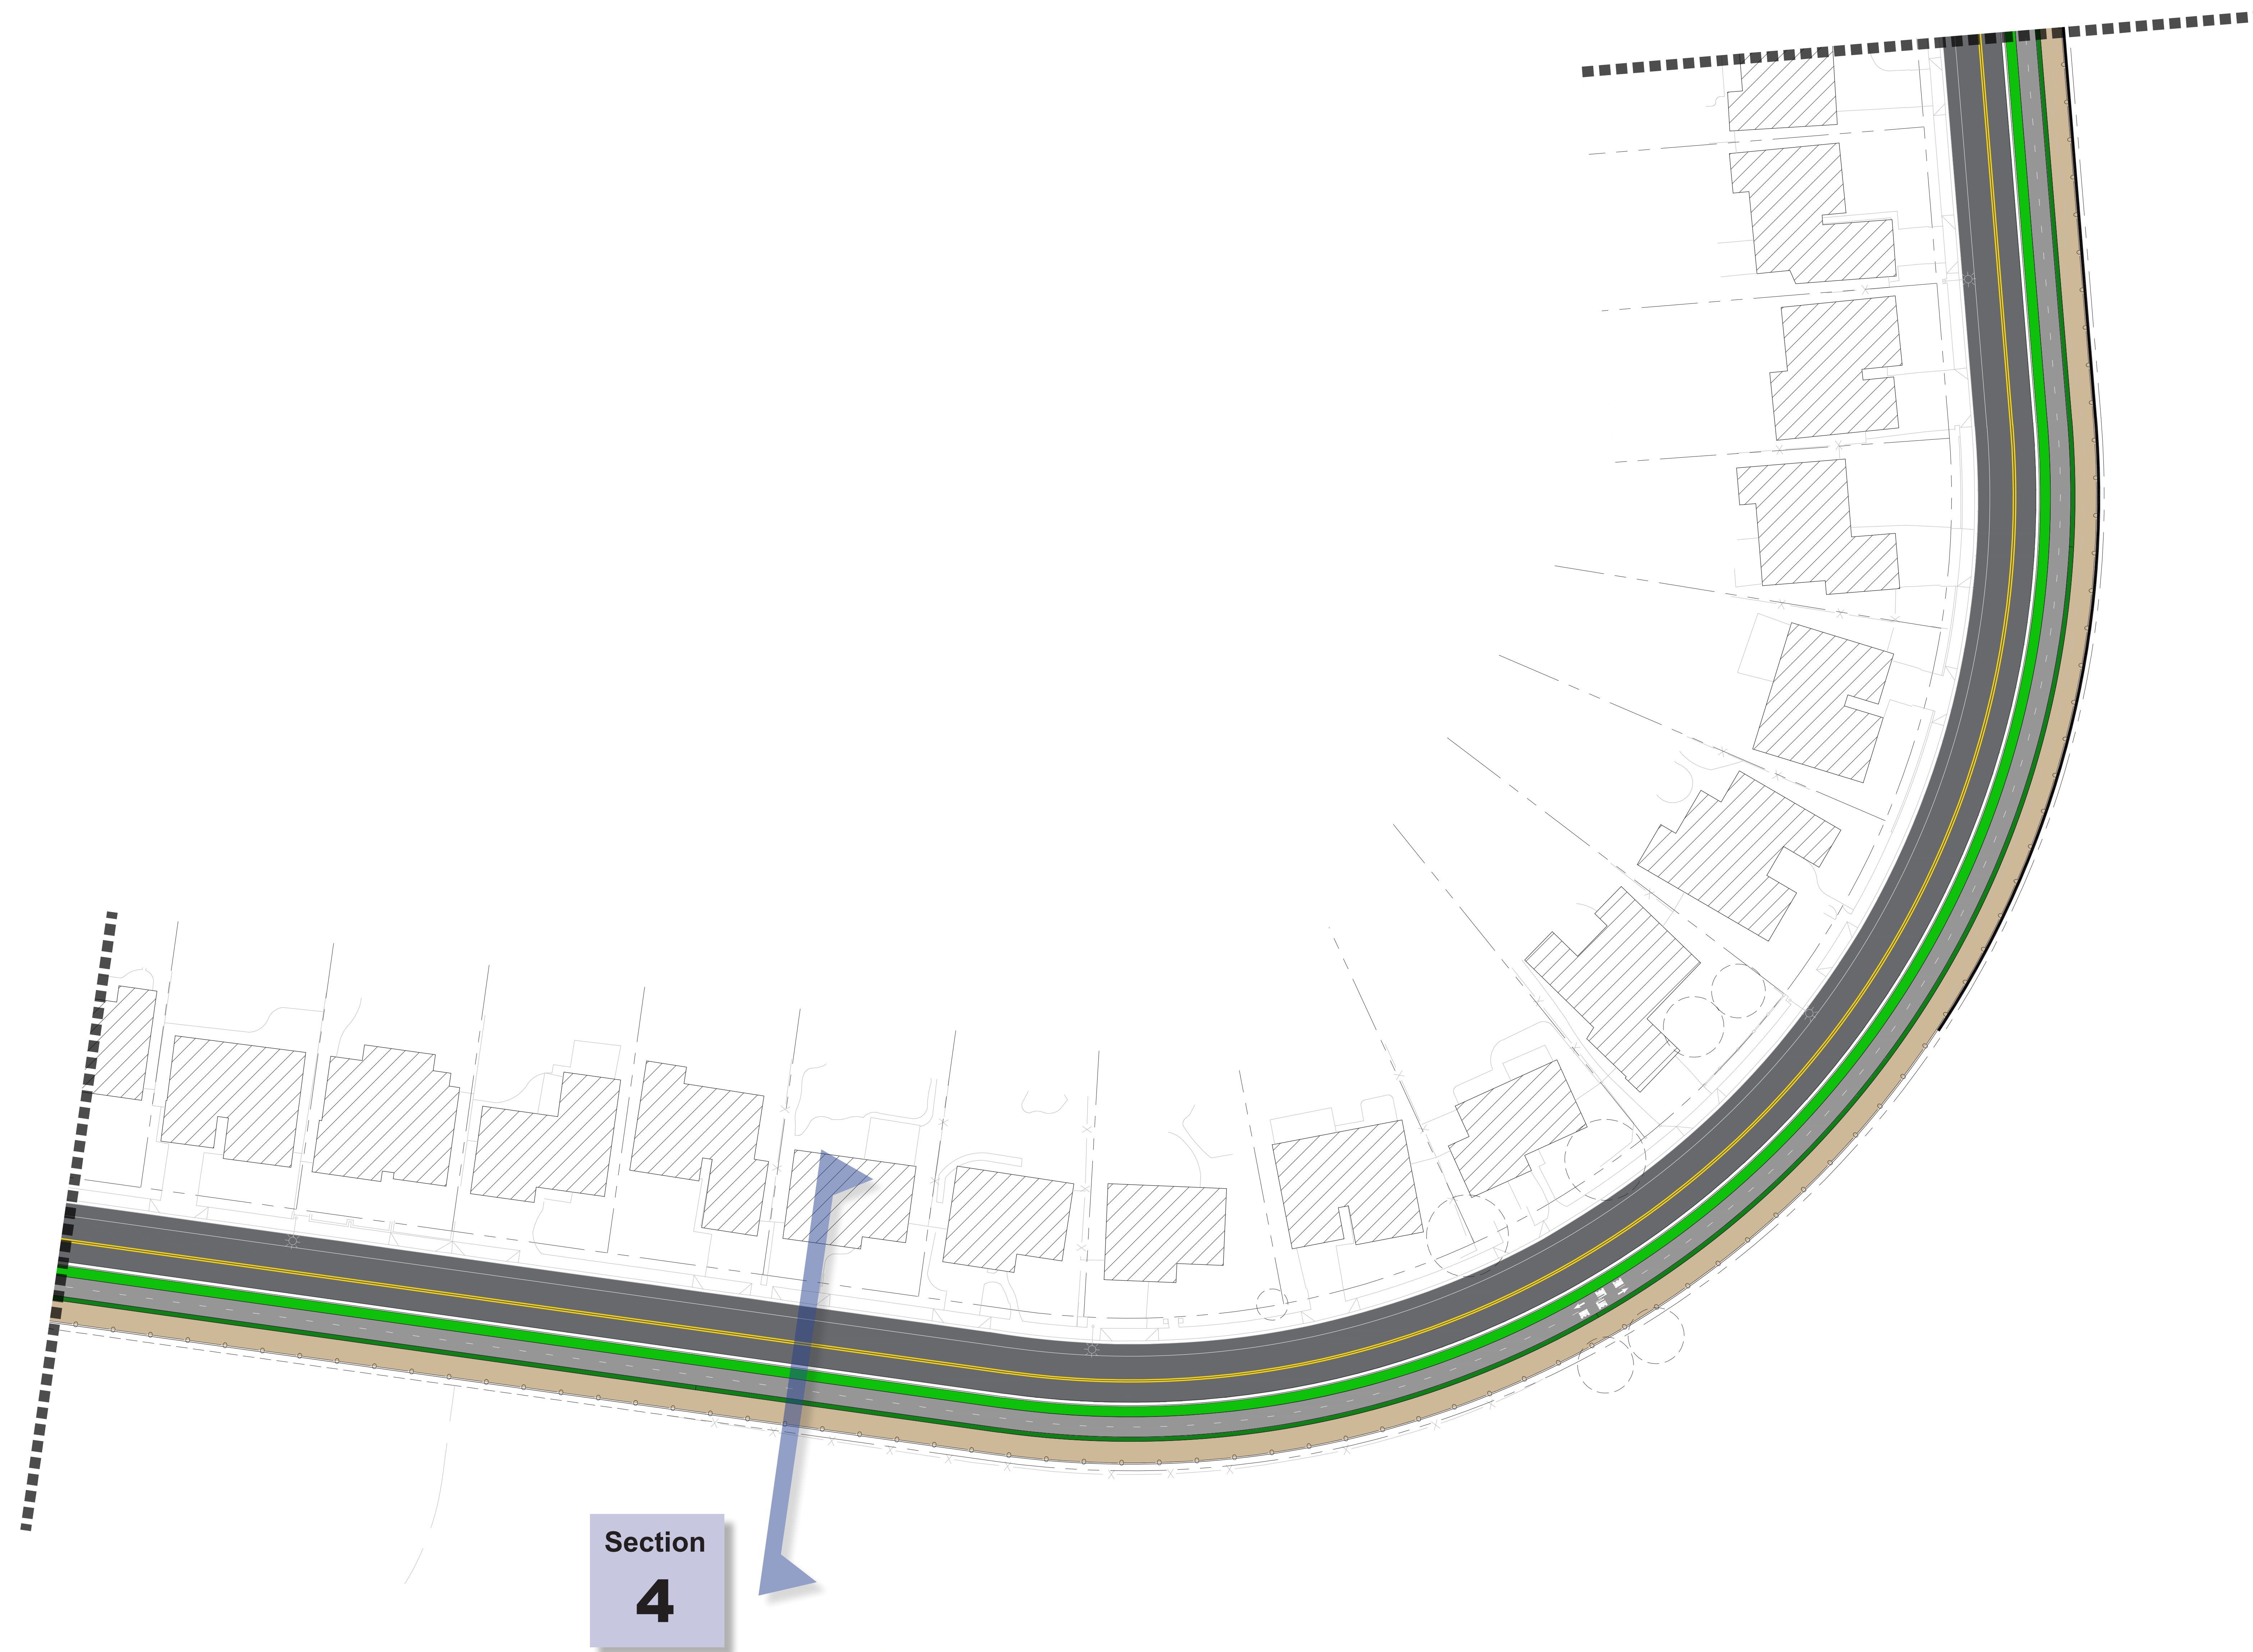

Park Drive

between Alondra Drive and Valencia Drive

Segment

4

0 20 40 80
SCALE: 1"=40' AT 36"X48"

NORTH

ktua
3916 Normal Street
San Diego, CA 92103
619.294.4477
www.ktua.com