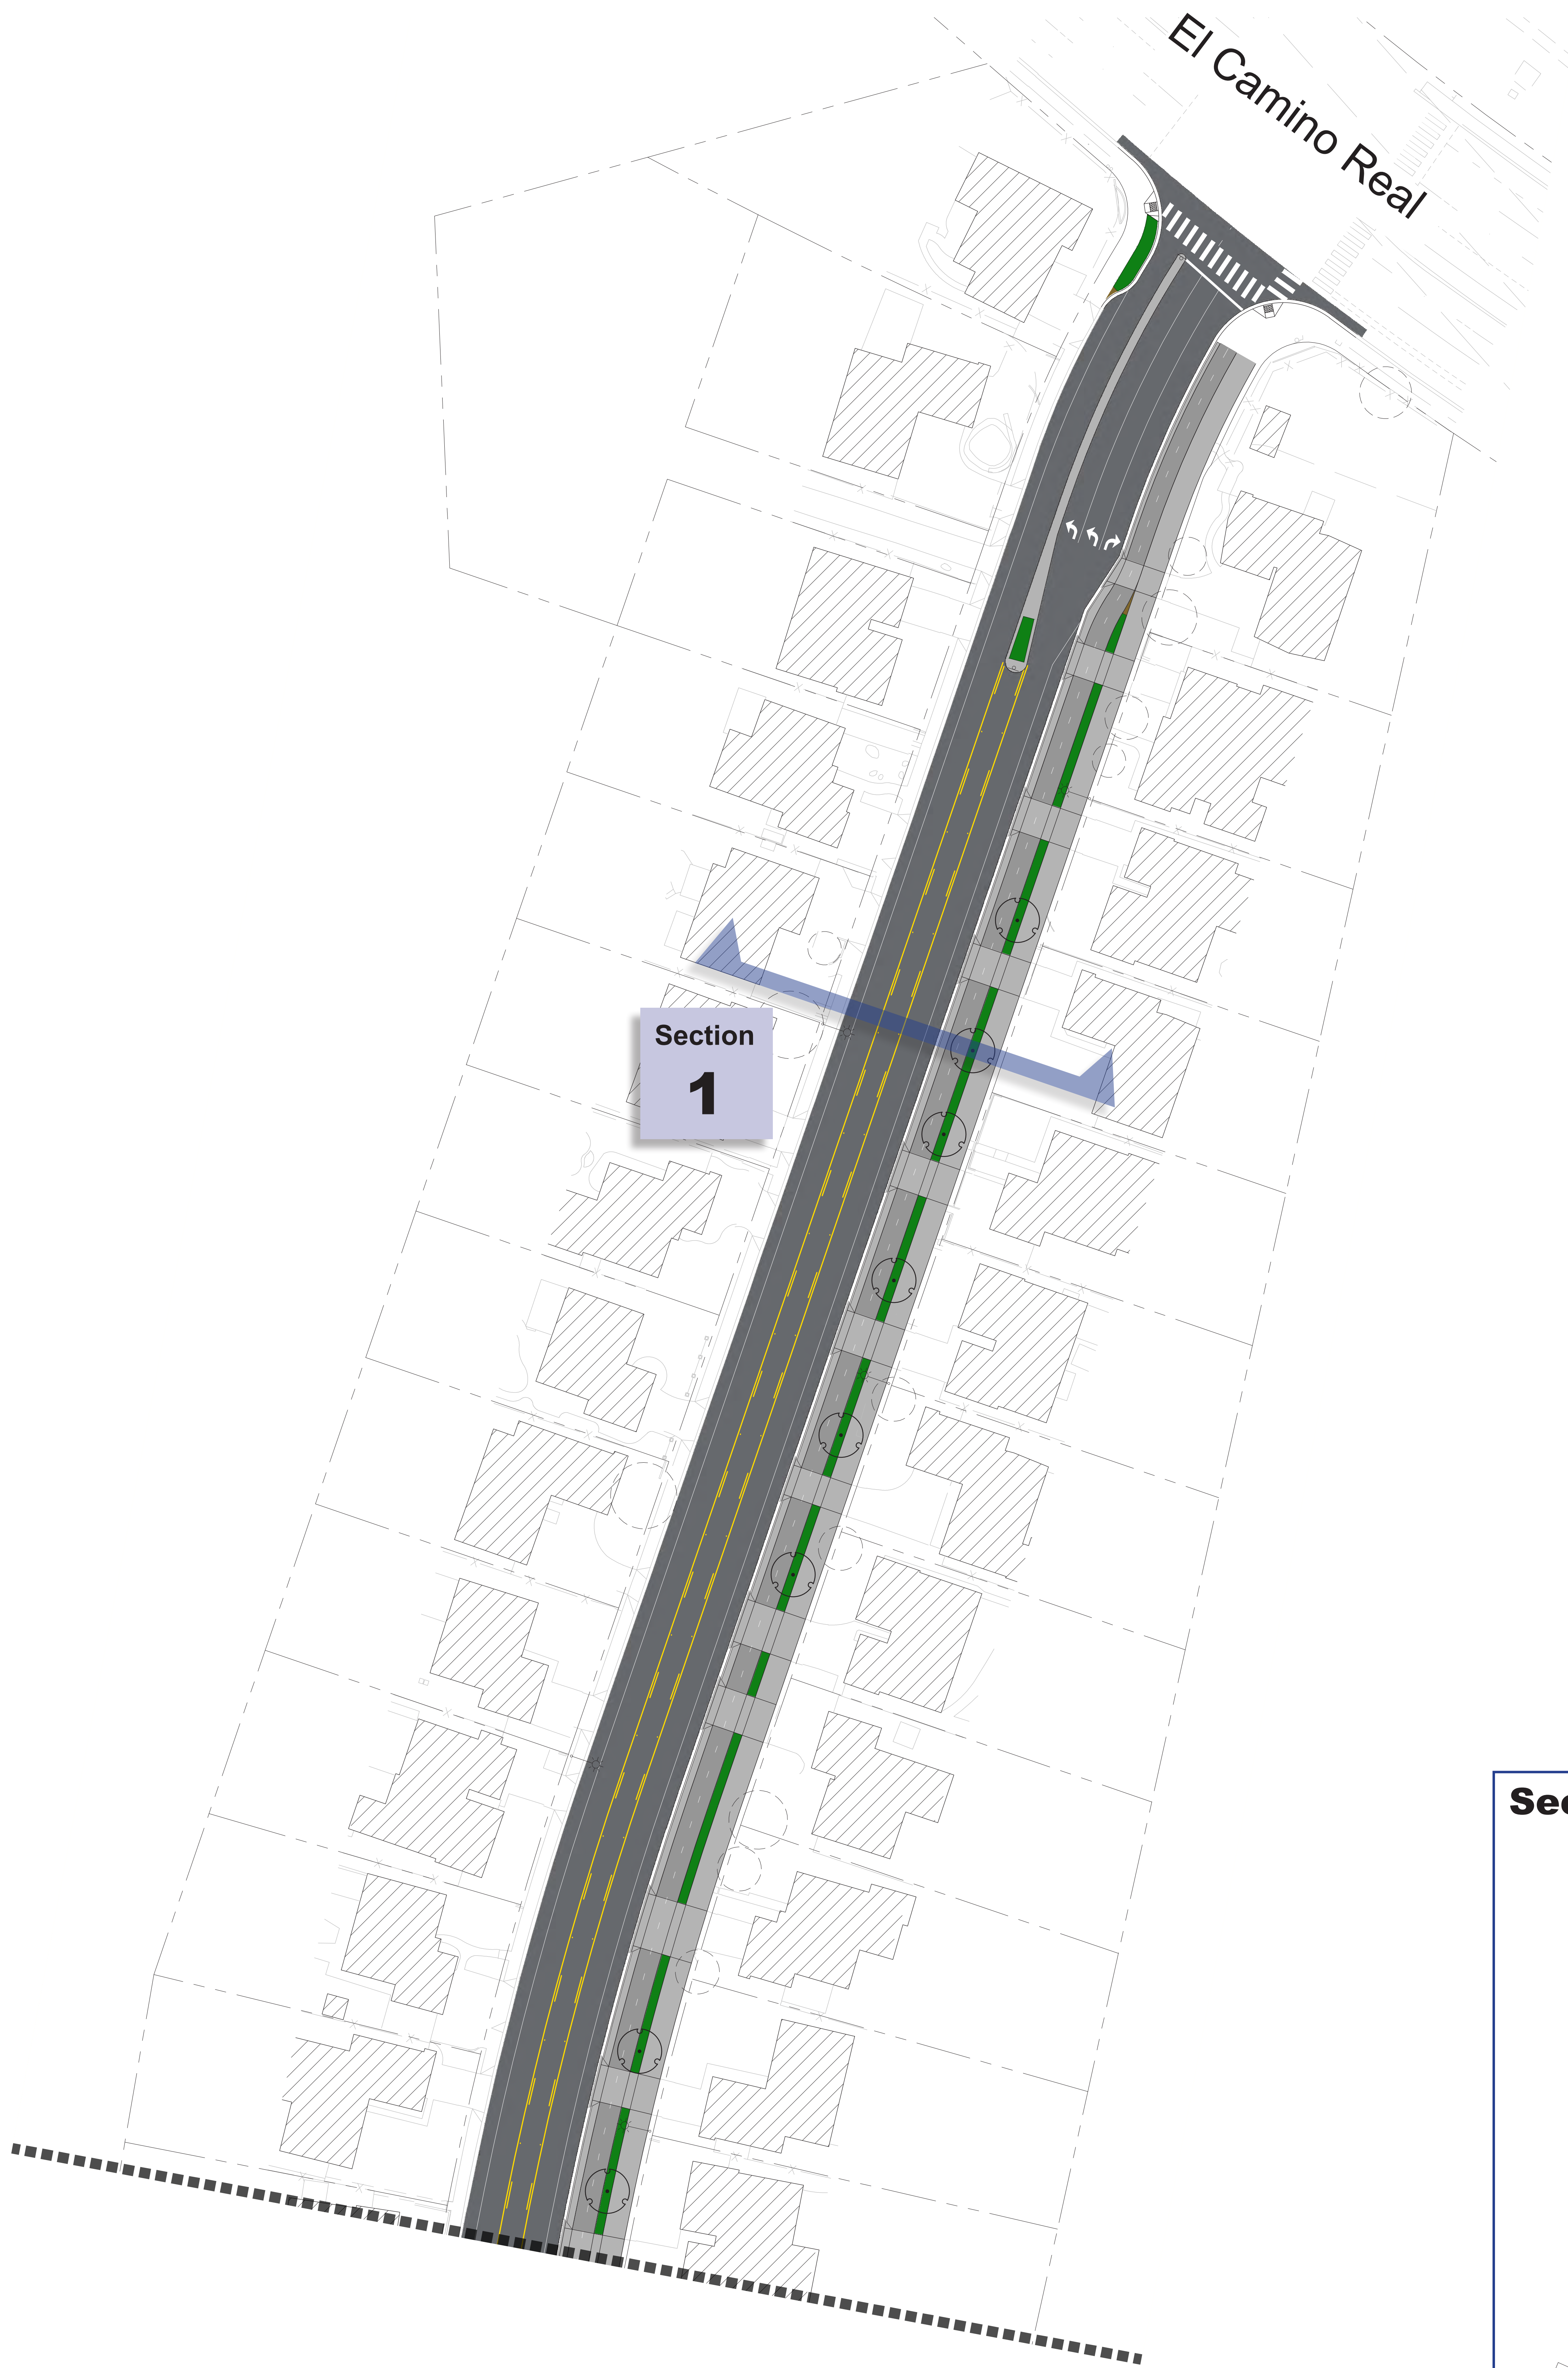

Kelly Drive

between El Camino Real and Hillside Drive

Segment

1

0 20 40 80
SCALE: 1"=40' AT 36"X48"

NORTH

ktua

3916 Normal Street
San Diego, CA 92103
619.294.4477
www.ktua.com