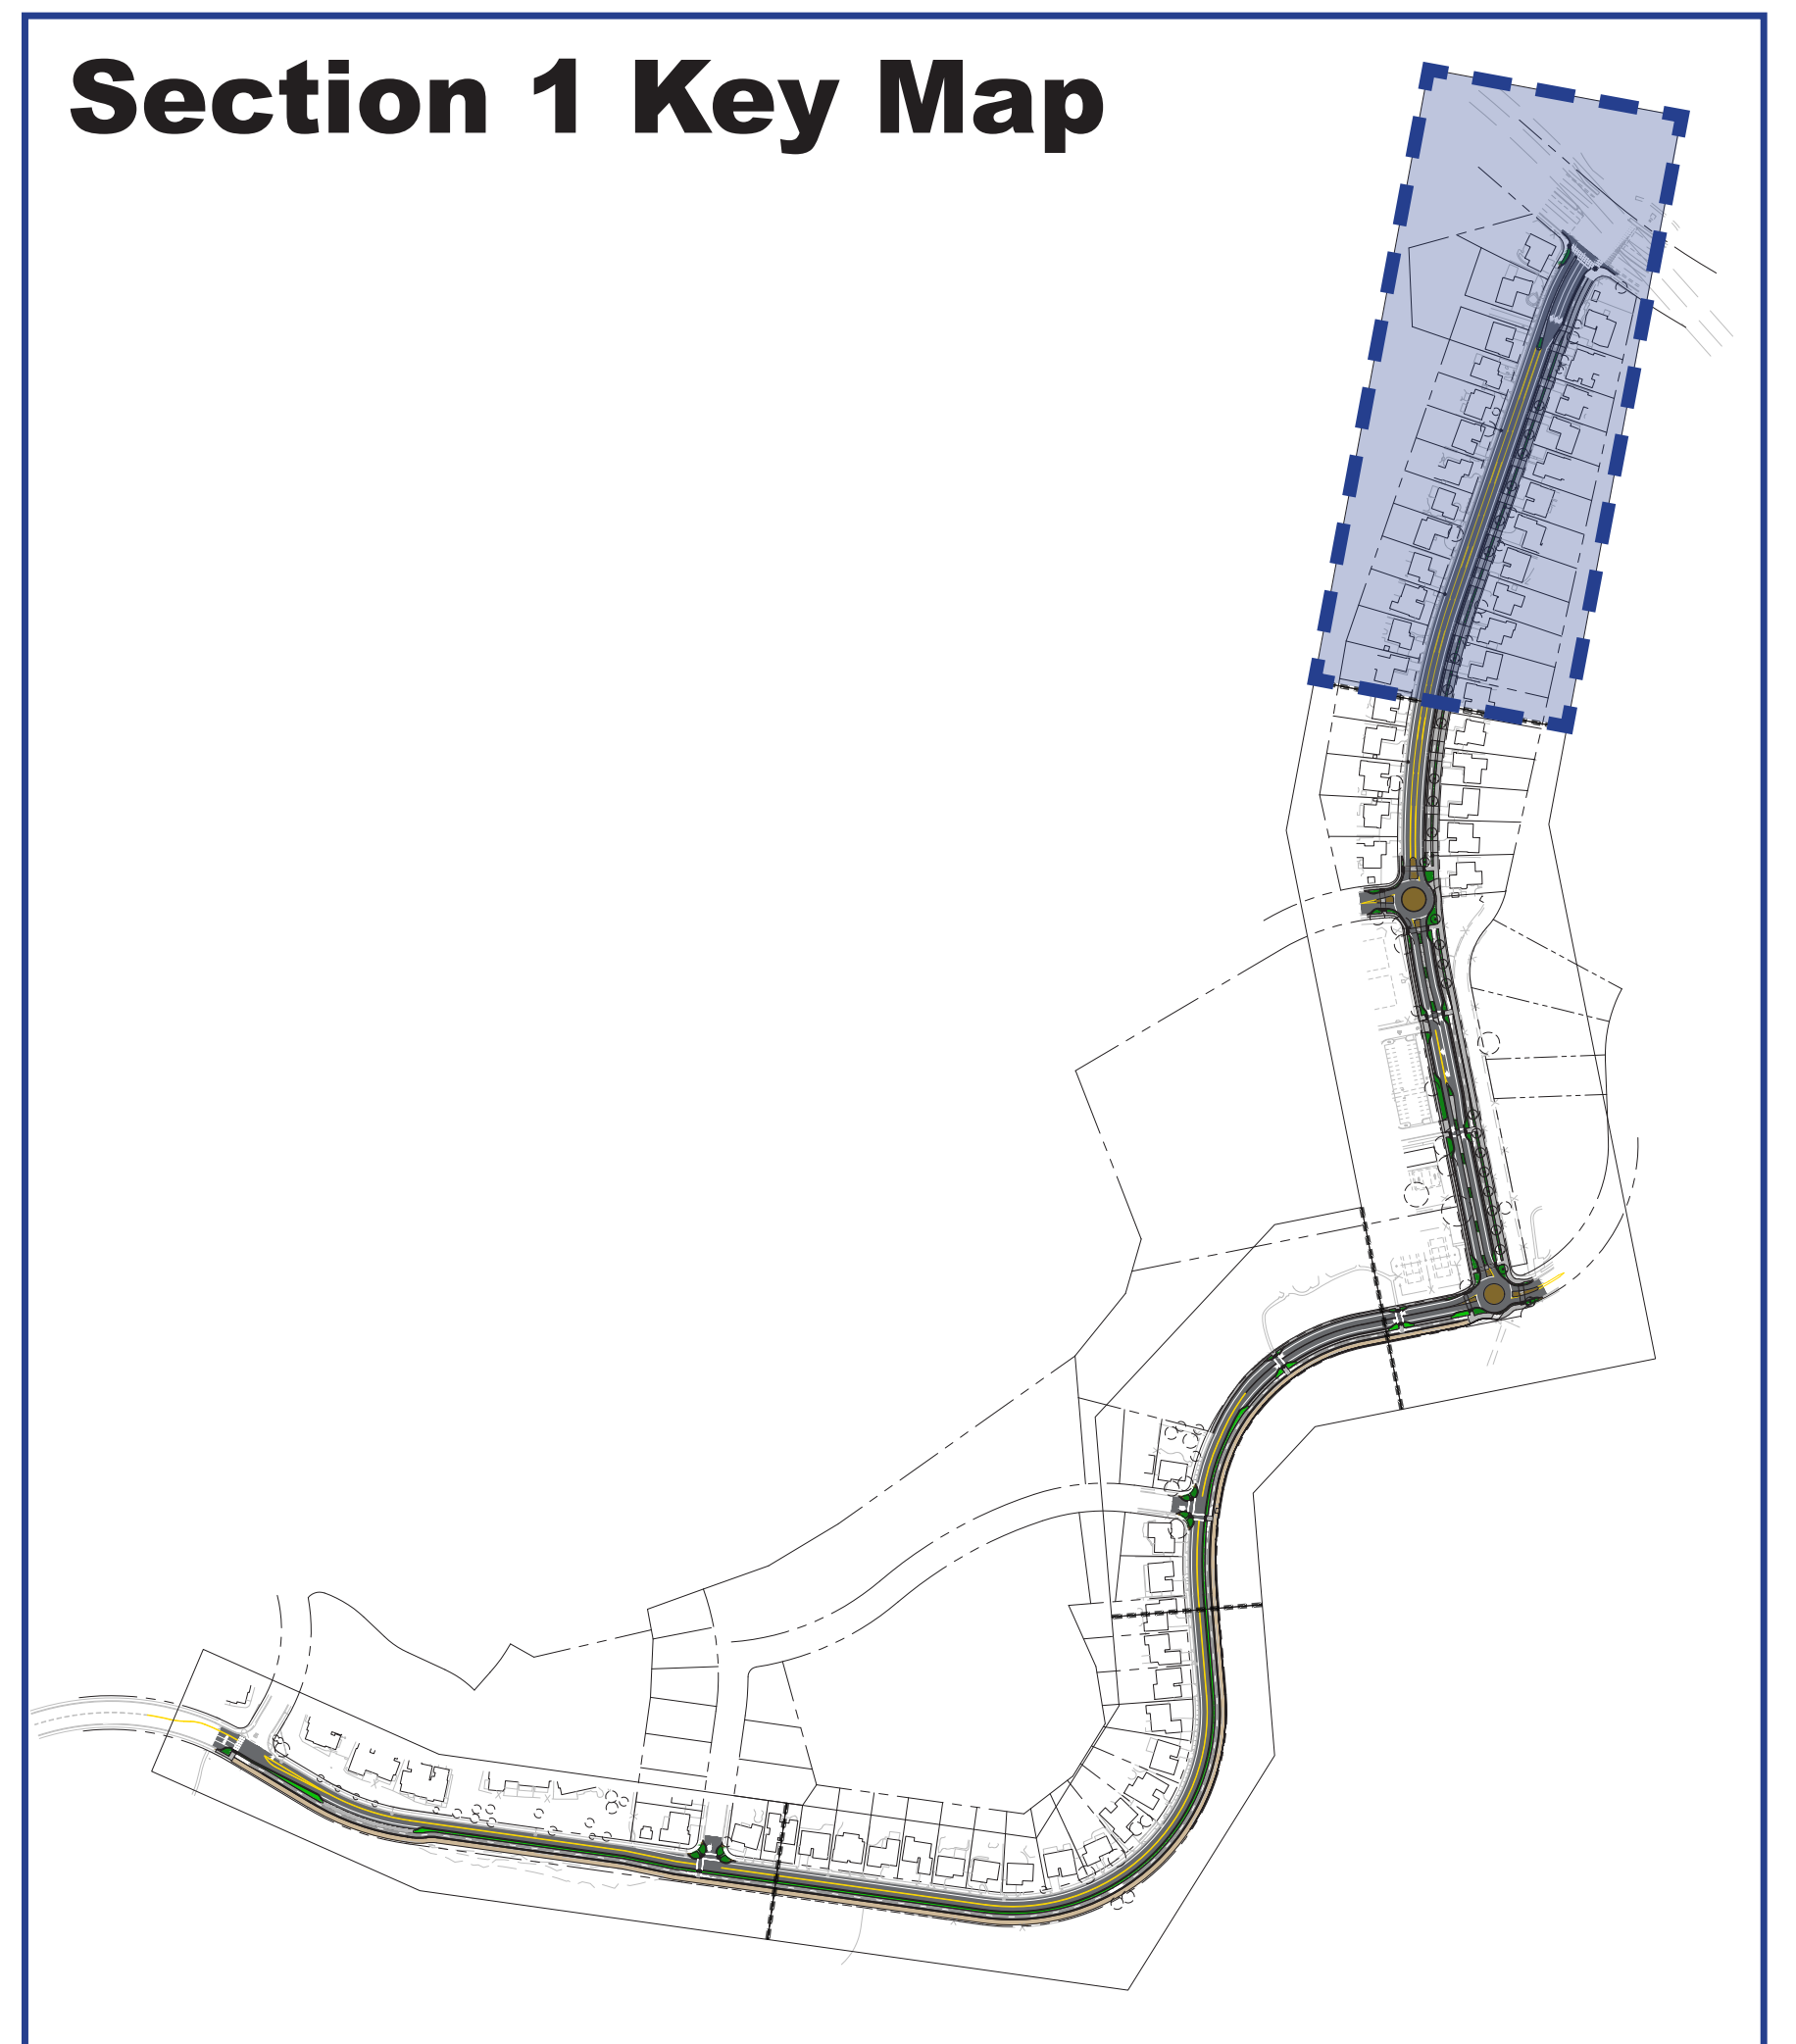

Kelly Drive

between El Camino Real and Hillside Drive

Segment

1

0 20 40 80
SCALE: 1"=40' AT 36"X48"

NORTH

ktua

3916 Normal Street
San Diego, CA 92103
619.294.4477
www.ktua.com